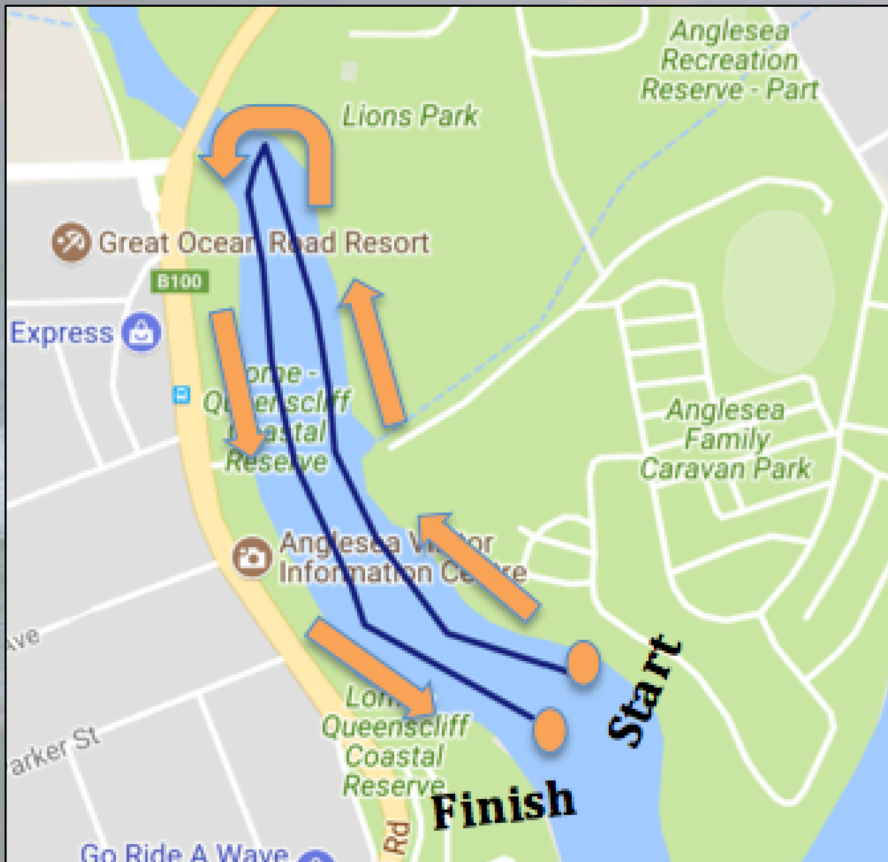

JUNIOR/TASTE OF ADVENTURETHON -

1 km

PADDLE

DATE: 15th April 2018

LOCATION: Anglesea Riverbank (HQ)

BRIEFING: 9:00 am

START TIME: 9:30 am

FINISH: 12:30 pm

This river paddle is a loop course in shallow water. Paddlers are advised however that some areas are deeper than others. When turning be aware of other recreational users.

Be Aware of Craft loading and unloading areas