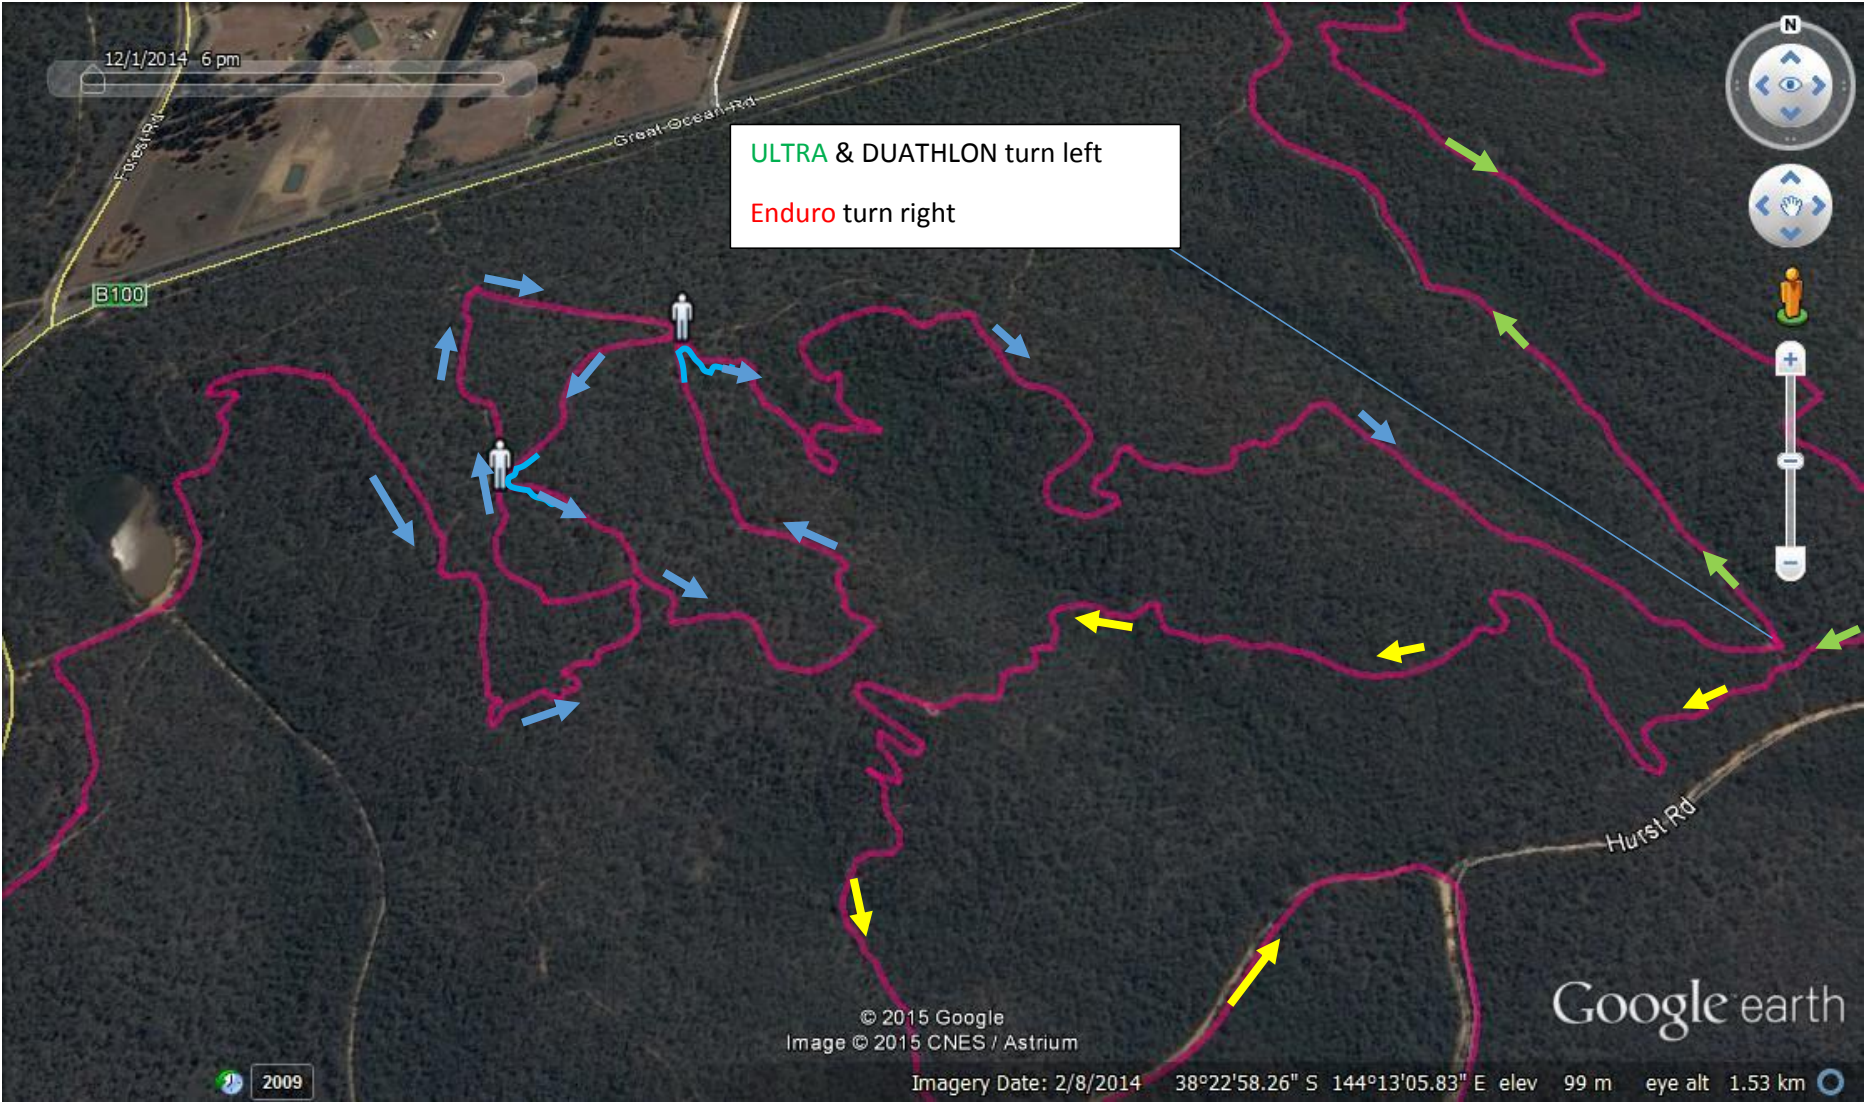

12/1/2014 6 pm

B100

Great Ocean Rd

ULTRA & DUATHLON turn left
Enduro turn right

© 2015 Google
Image © 2015 CNES / Astrium

Google earth

2009

Imagery Date: 2/8/2014 38°22'58.26" S 144°13'05.83" E elev 99 m eye alt 1.53 km