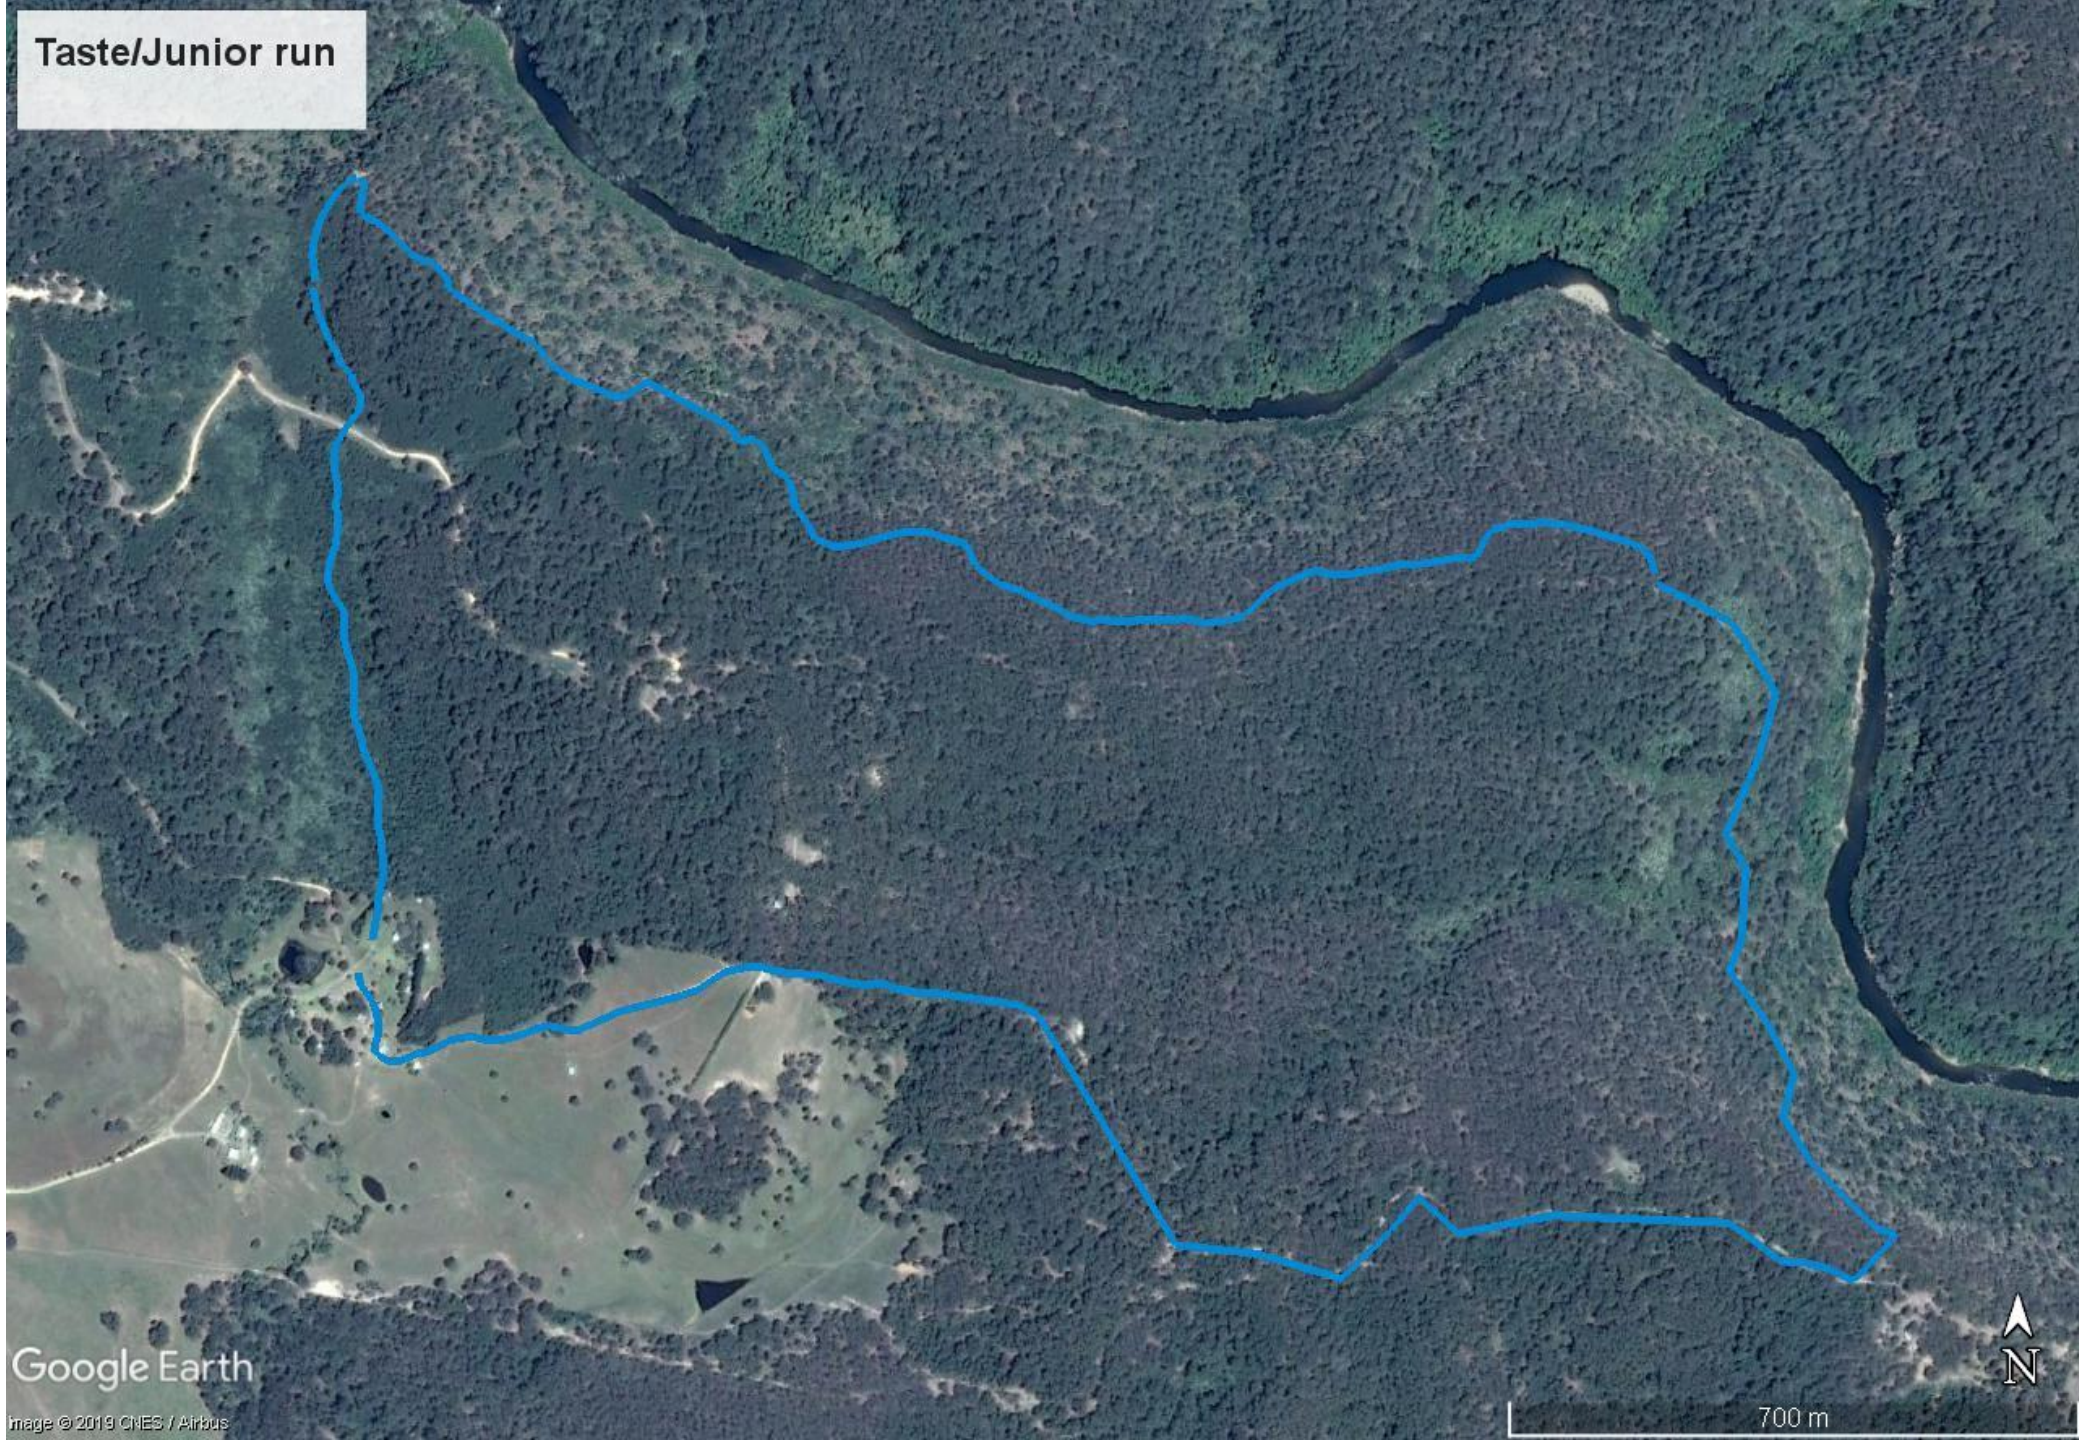

Taste/Junior run

Google Earth

Image © 2019 CNES / Airbus

700 m