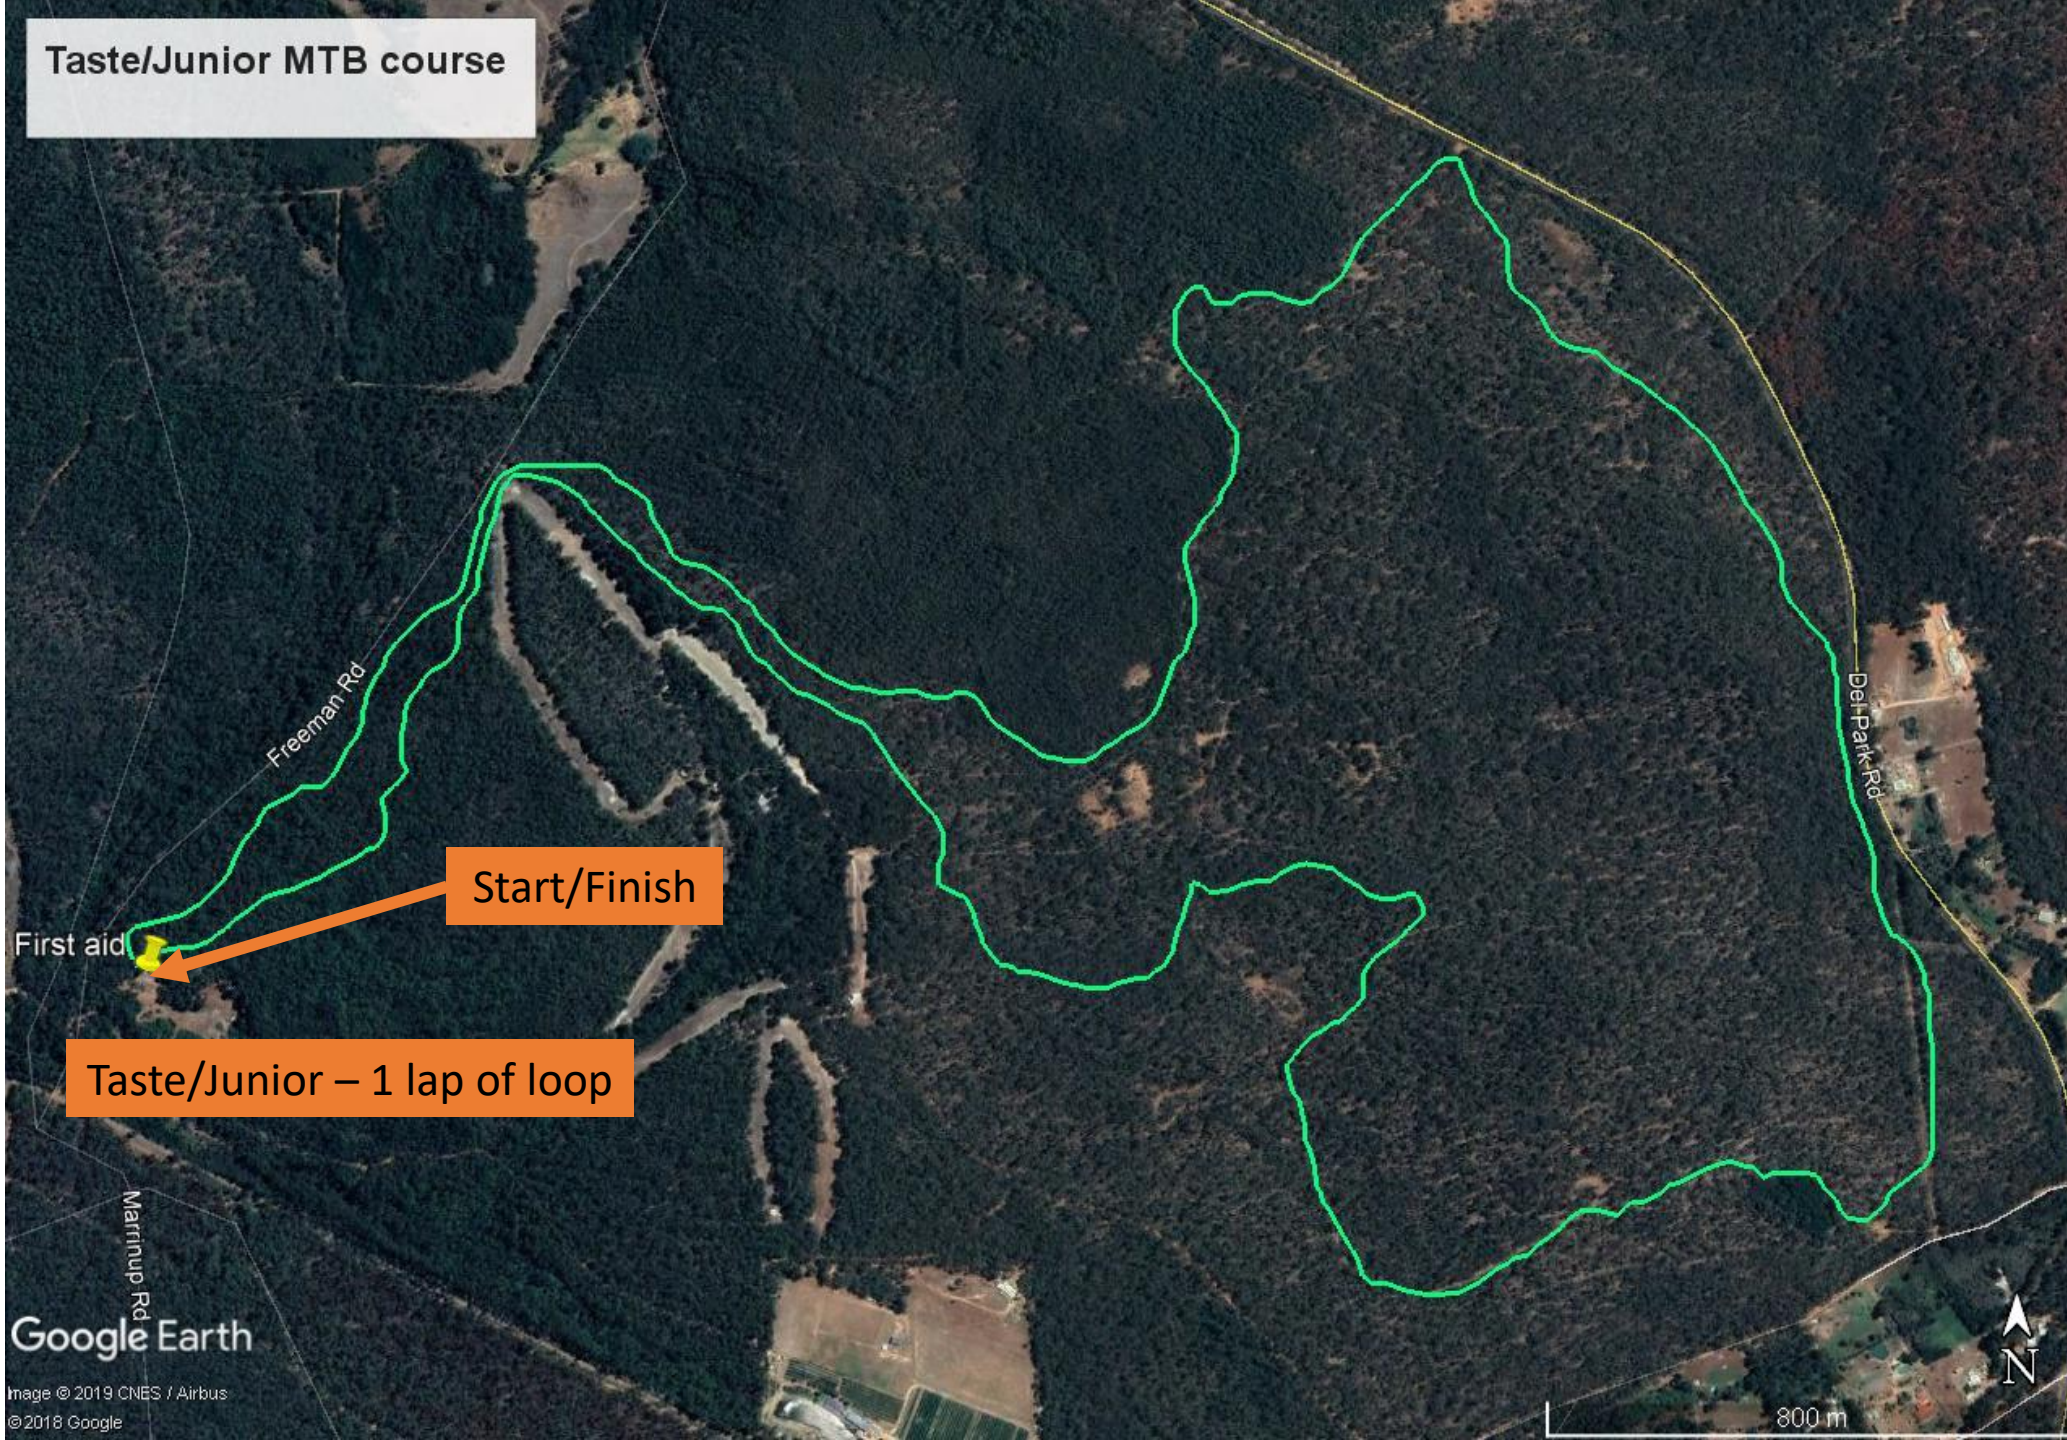

Marrinup Race HQ

Race HQ

Bandicoot Rd

Google Earth

Image © 2020 CNES / Airbus

100 m

Ultra/Enduro MTB course

Marrinup

Ultra – 2 laps of both loops
Enduro – 1 lap of each loop

Del Park Rd

Race HQ & First aid

Pinjarra-Williams Rd

Google Earth

Image © 2019 CNES / Airbus
© 2018 Google

2 km

Taste/Junior MTB course

Start/Finish

First aid

Taste/Junior – 1 lap of loop