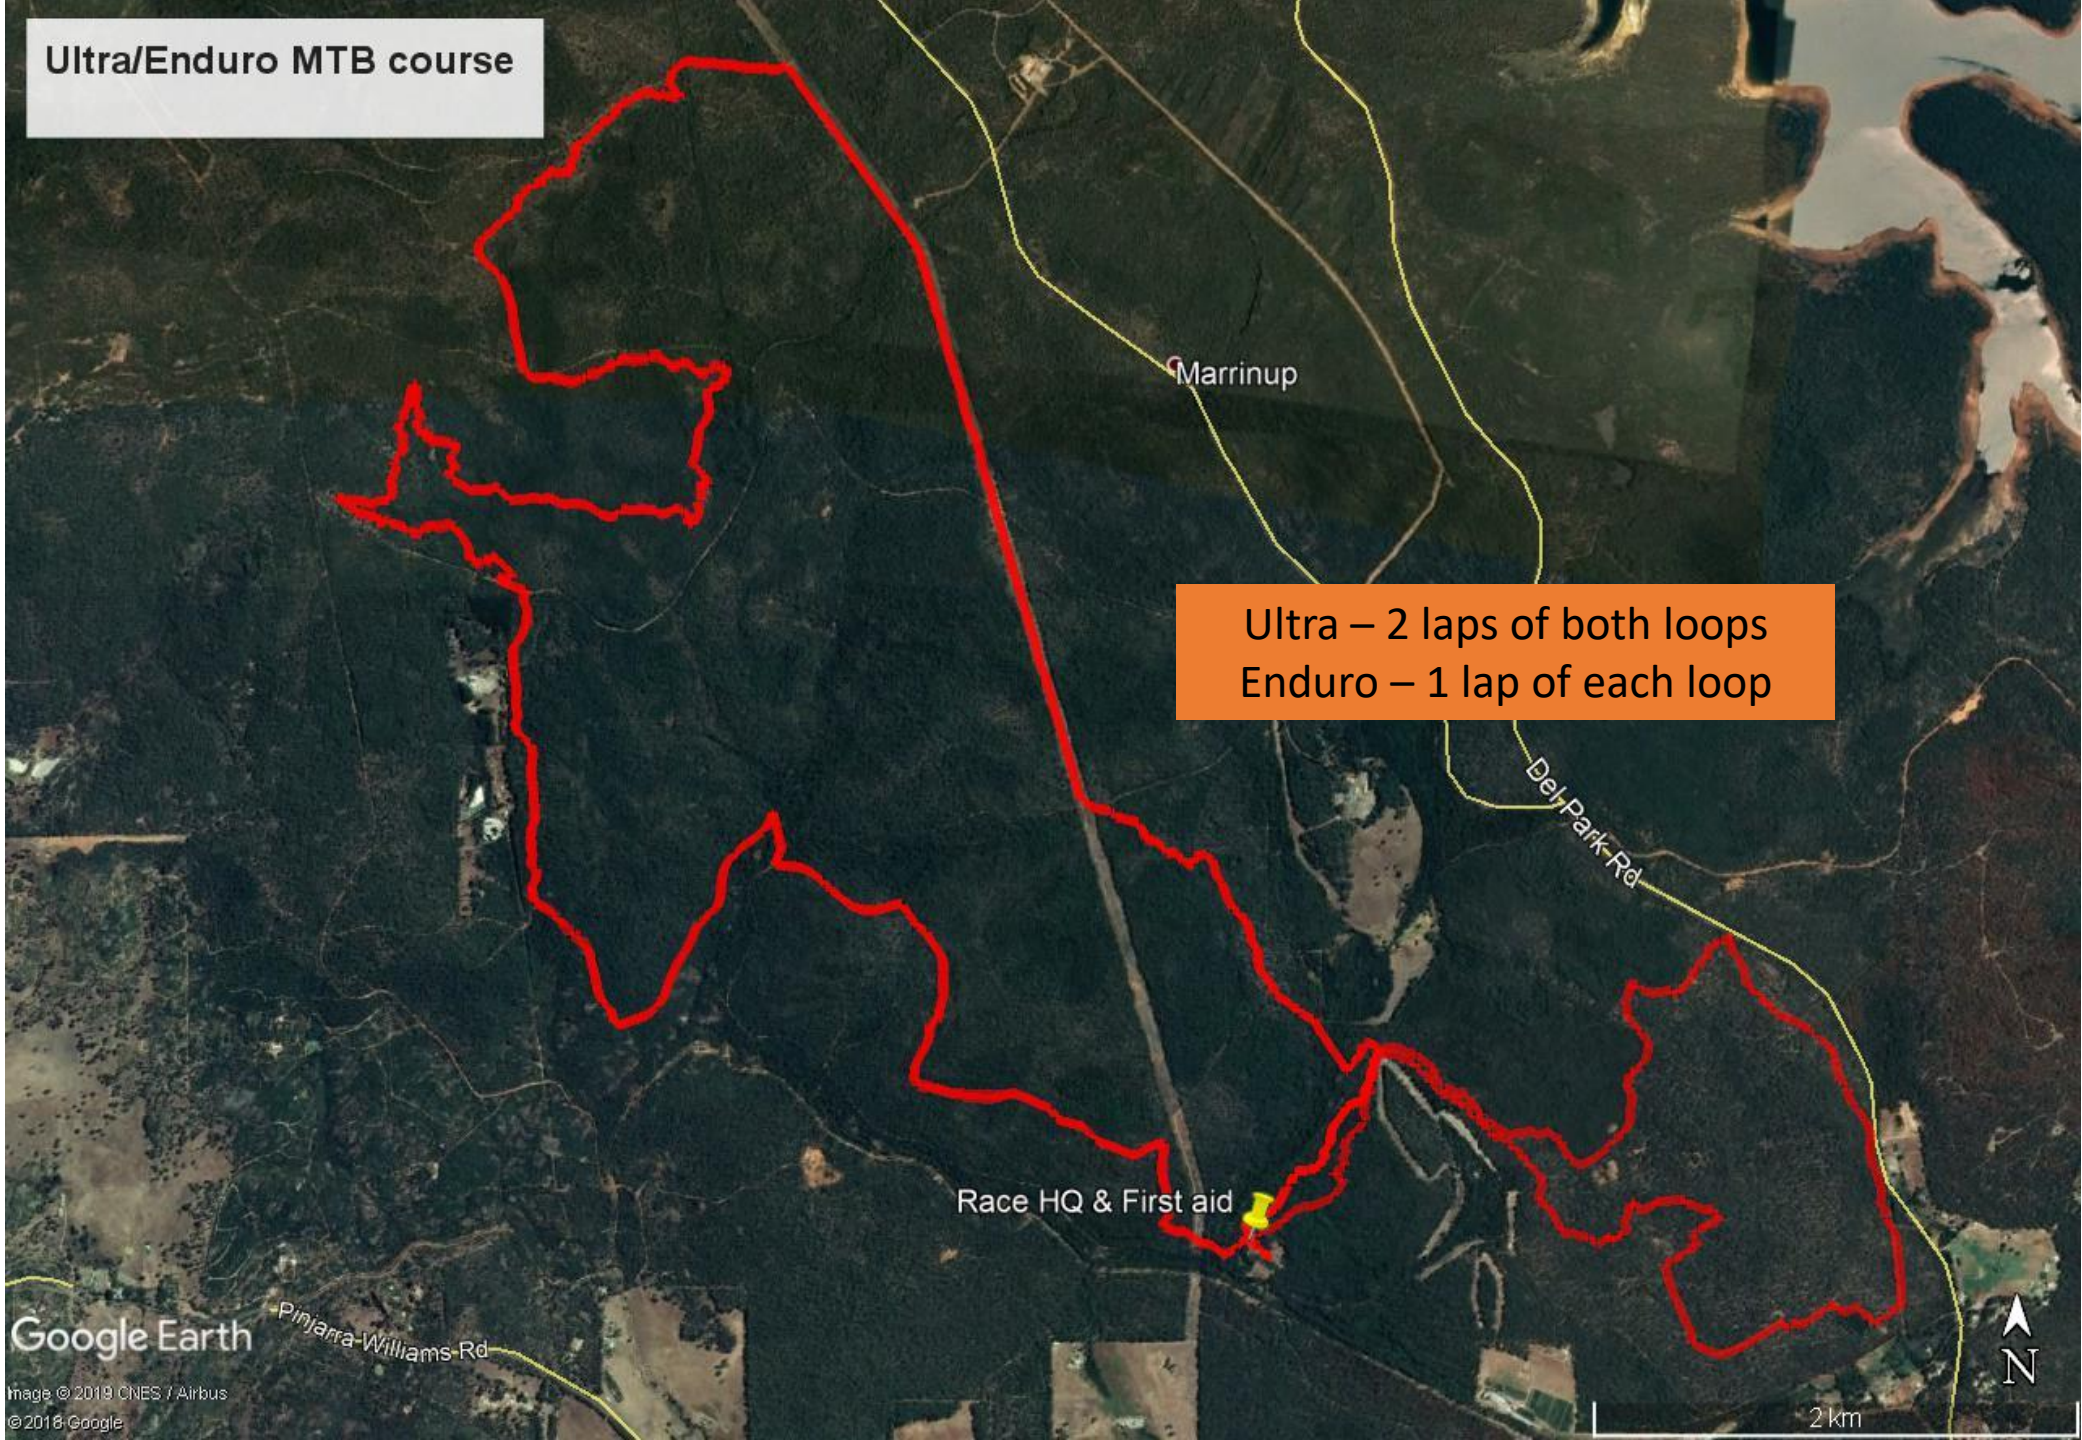

Marrinup Race HQ

Race HQ

Bandicoot Rd

Google Earth

Image © 2020 CNES / Airbus

100 m

Ultra/Enduro MTB course

Marrinup

Ultra – 2 laps of both loops
Enduro – 1 lap of each loop

Del Park Rd

Race HQ & First aid

Pinjarra-Williams Rd

Google Earth

Image © 2019 CNES / Airbus
© 2018 Google

2 km

Taste/Junior MTB course

Start/Finish

First aid

Taste/Junior – 1 lap of loop