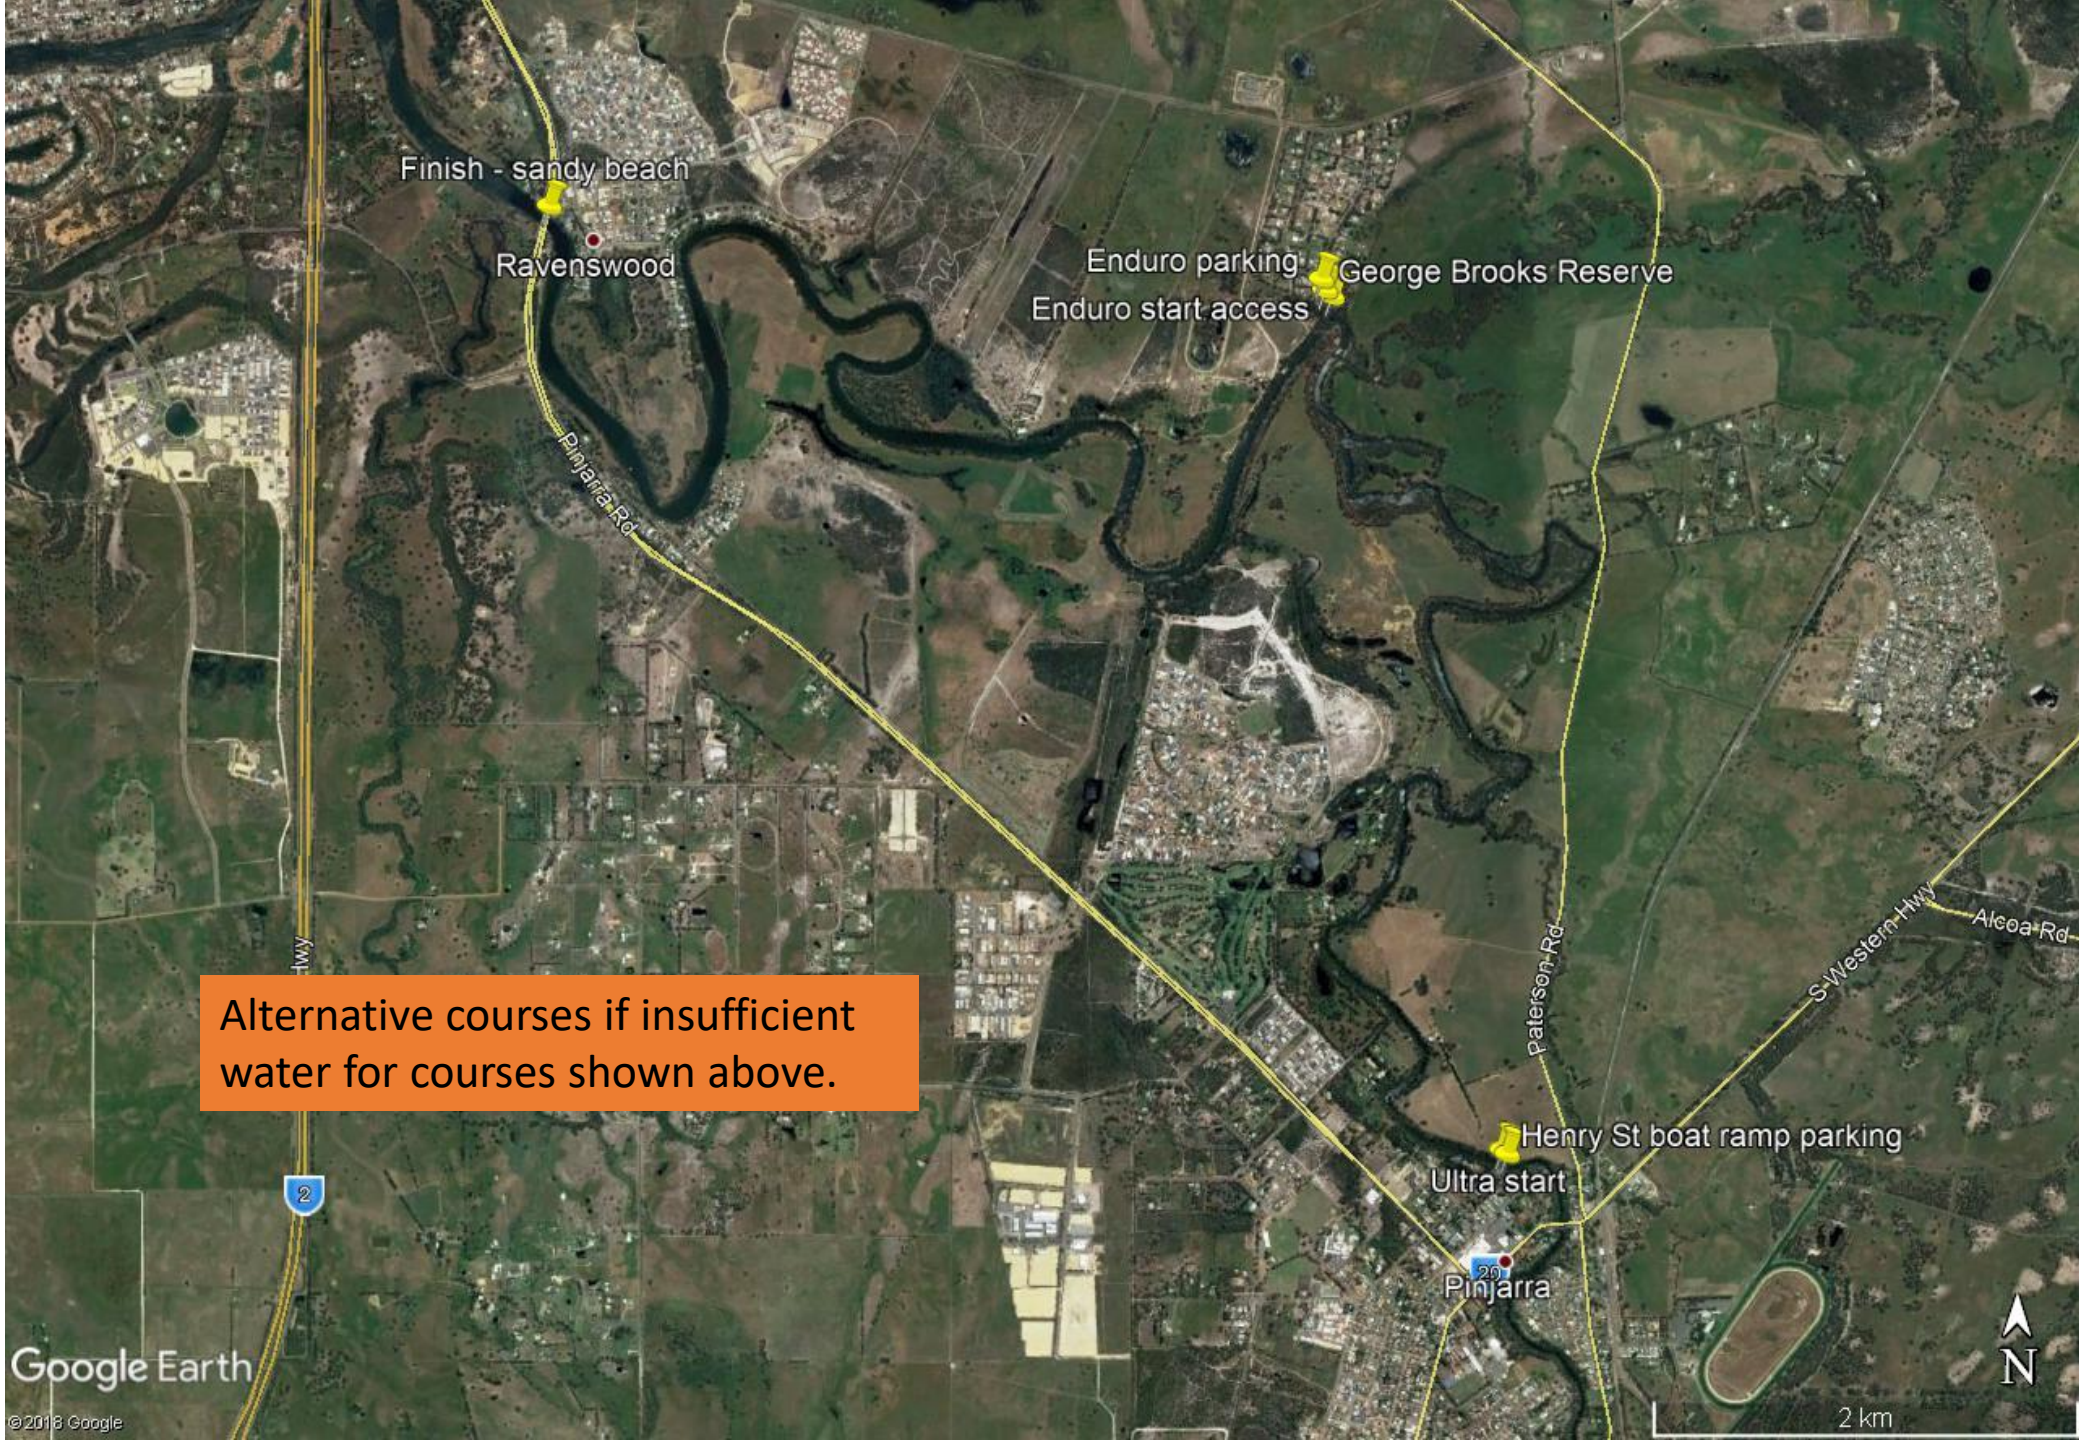

Island Pool

**Taste/Junior paddle course**  
Start/Finish at Baden Powell

**Start/Finish**

Baden Powell

Del-Park-Rd

**Finish  
Turn buoy**

**Turn buoy 1**

Taste/Junior - paddle upstream from start to first turn buoy 1, then back downstream to finish line.

Finish - sandy beach

Ravenswood

Enduro parking  
Enduro start access

George Brooks Reserve

Pinjarra Rd

Paterson Rd

S-Western Hwy

Alcoa Rd