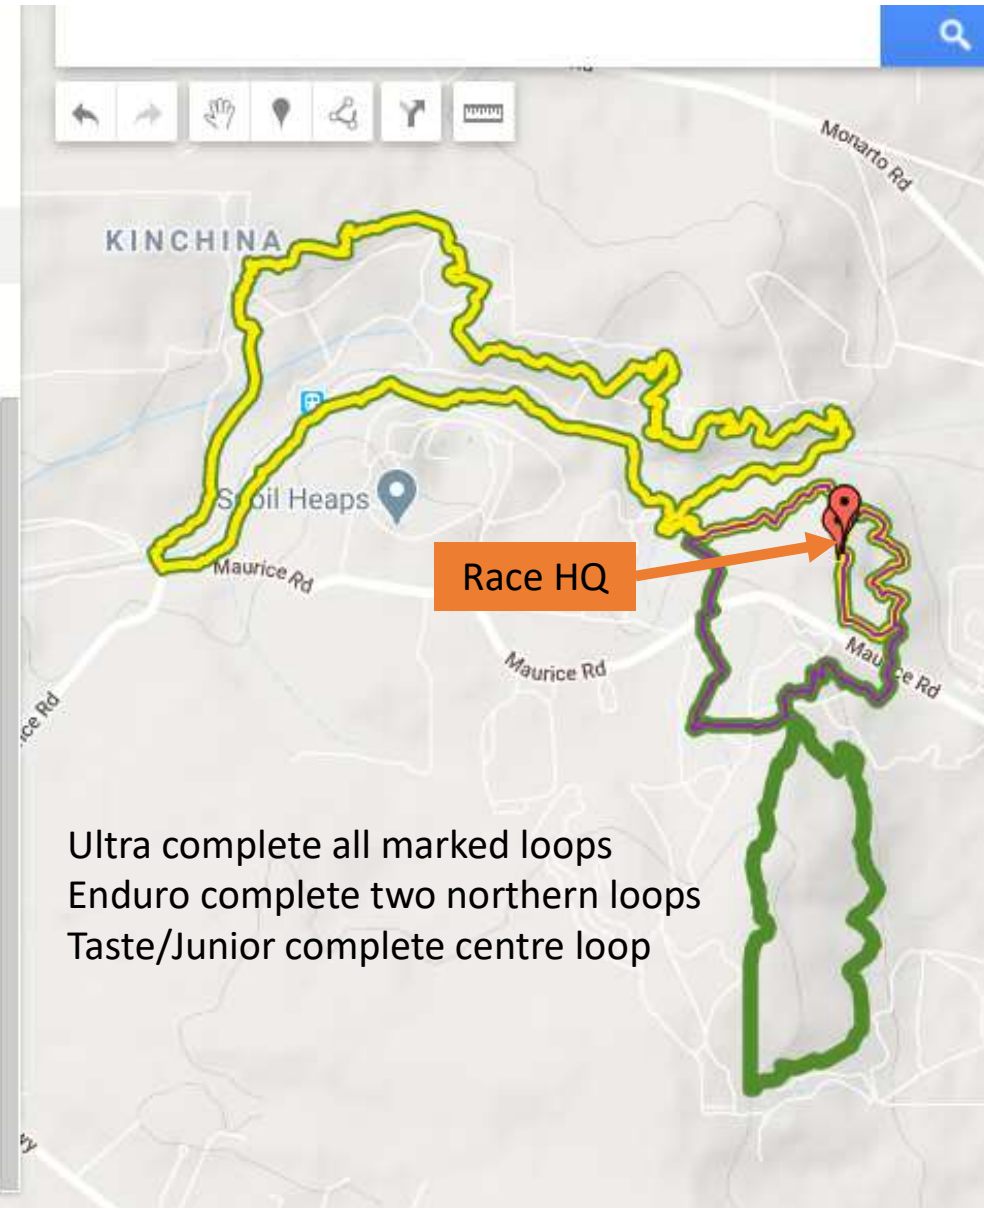

Individual styles

- Start of JDRF / Adventureth...
- End of JDRF / Adventuretho...
- JDRF / Adventurethon Endur...

JDRF / Adventurethon Taste Trail

Individual styles

- Start of JDRF / Adventureth...
- End of JDRF / Adventuretho...
- JDRF / Adventurethon Taste ...

Base map

Race HQ

Ultra complete all marked loops  
Enduro complete two northern loops  
Taste/Junior complete centre loop