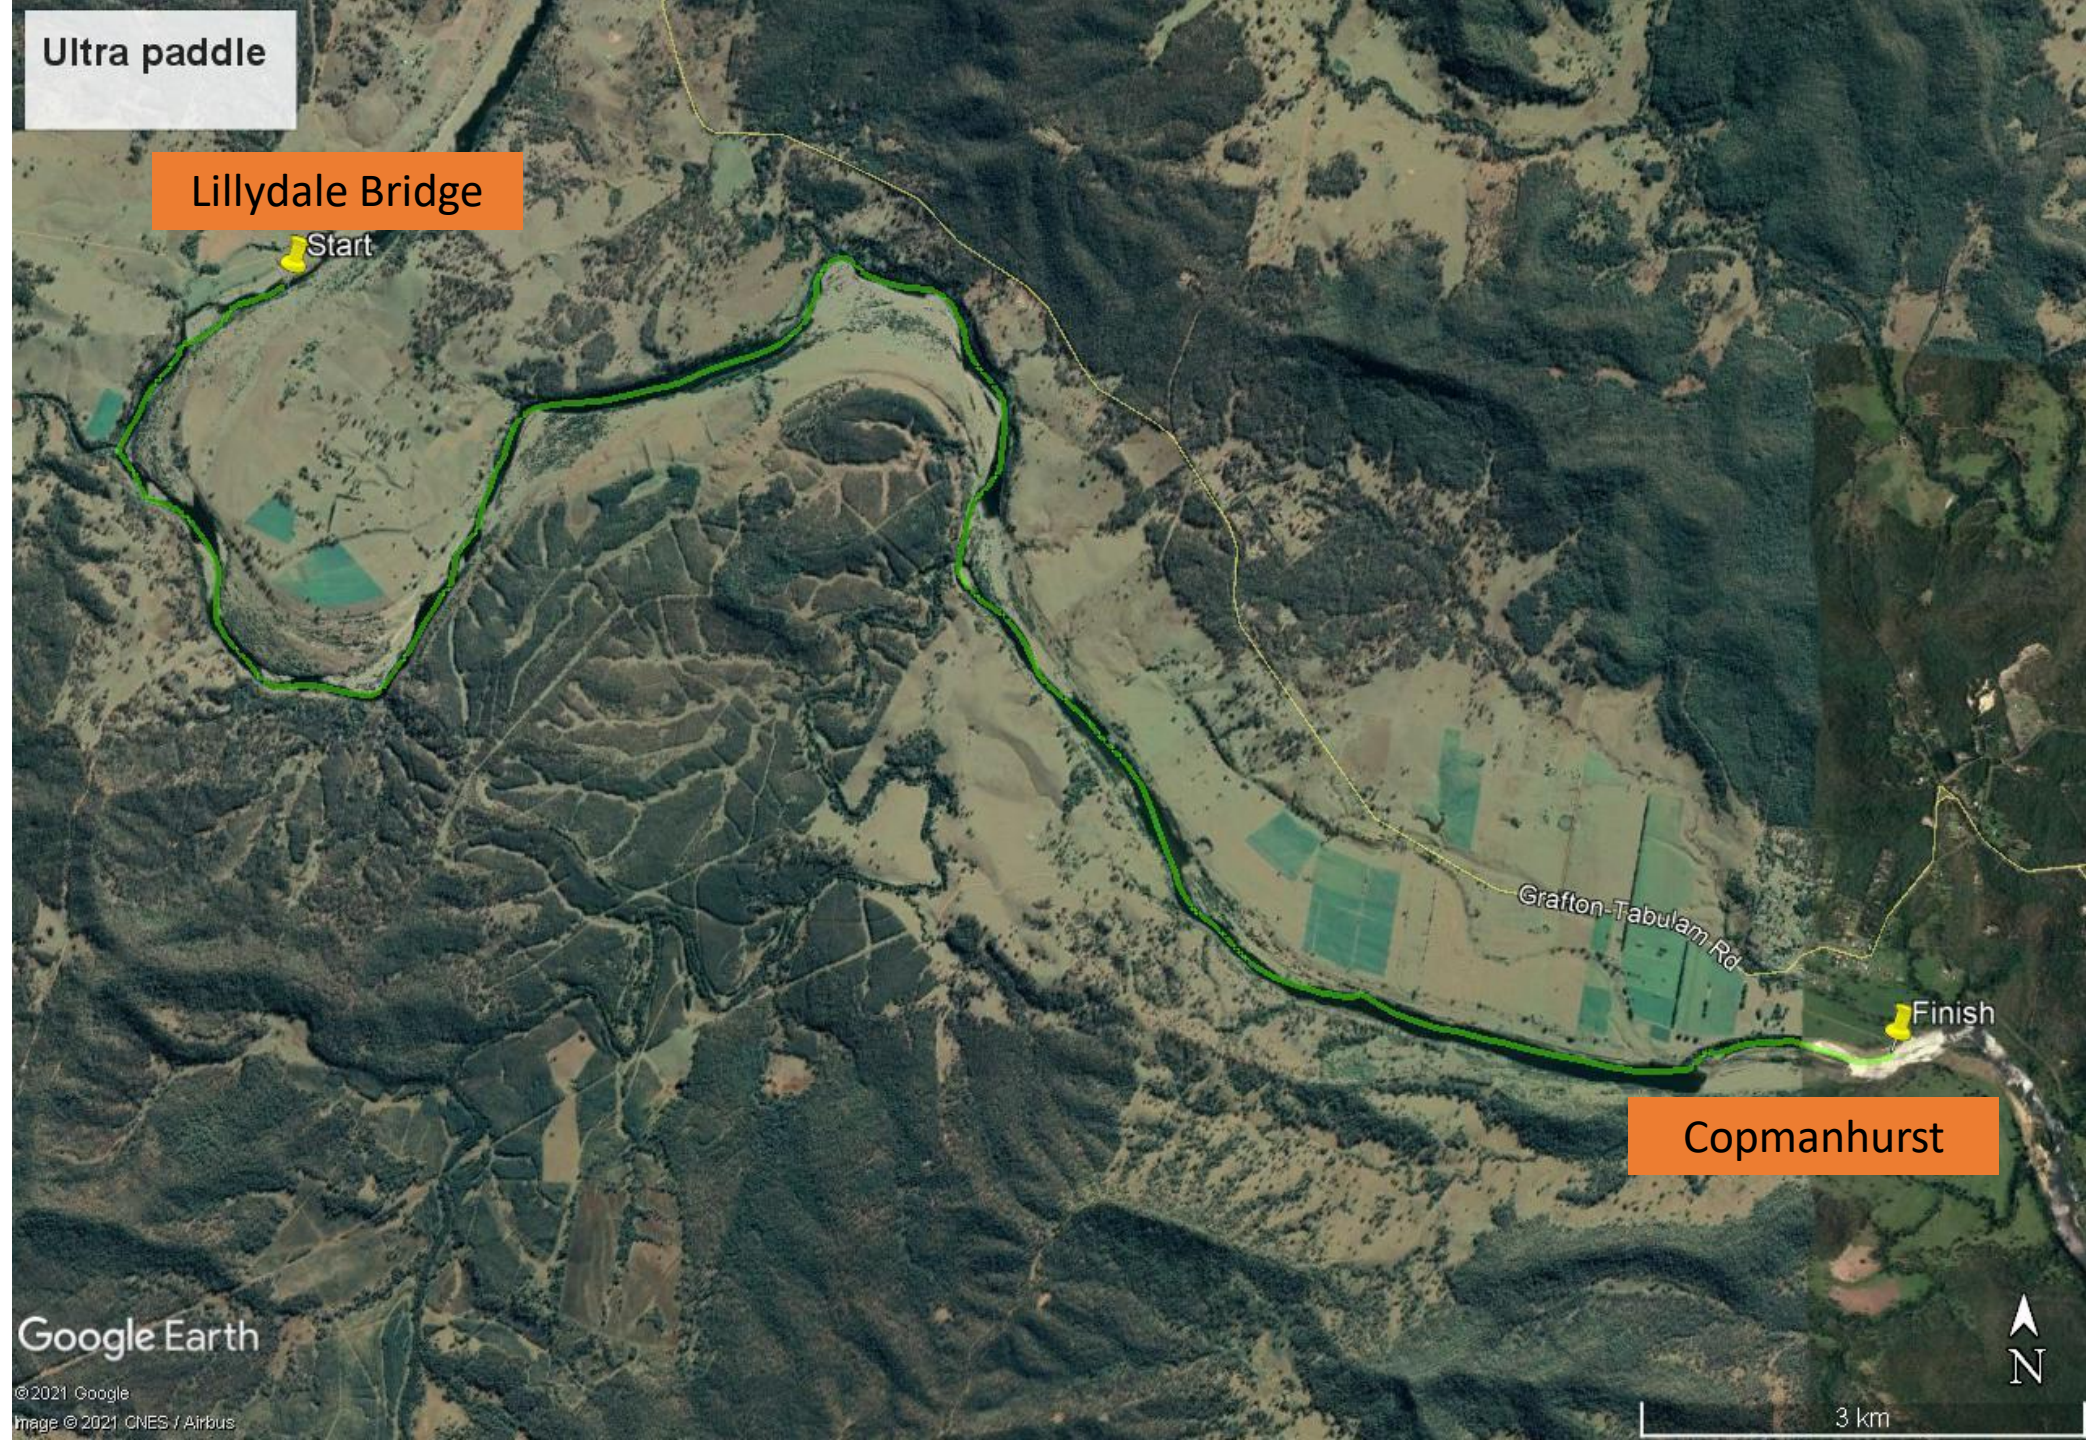

Ultra paddle

Lillydale Bridge

Start

Grafton-Tabulam Rd

Finish

Copmanhurst

Google Earth

©2021 Google
Image © 2021 CNES / Airbus

3 km

Enduro paddle

Precise start
point TBA

Graffon-Fabulams

Finish

Copmanhurst

Google Earth

©2021 Google
Image ©2021 CNES / Airbus

1 km

Taste/Junior paddle

Seby St

Rugby St

Truro St

Grafton St

Lawrence St

Copmanhurst

Start/Finish

Google Earth

©2021 Google
Image ©2021 CNES / Airbus

300 m