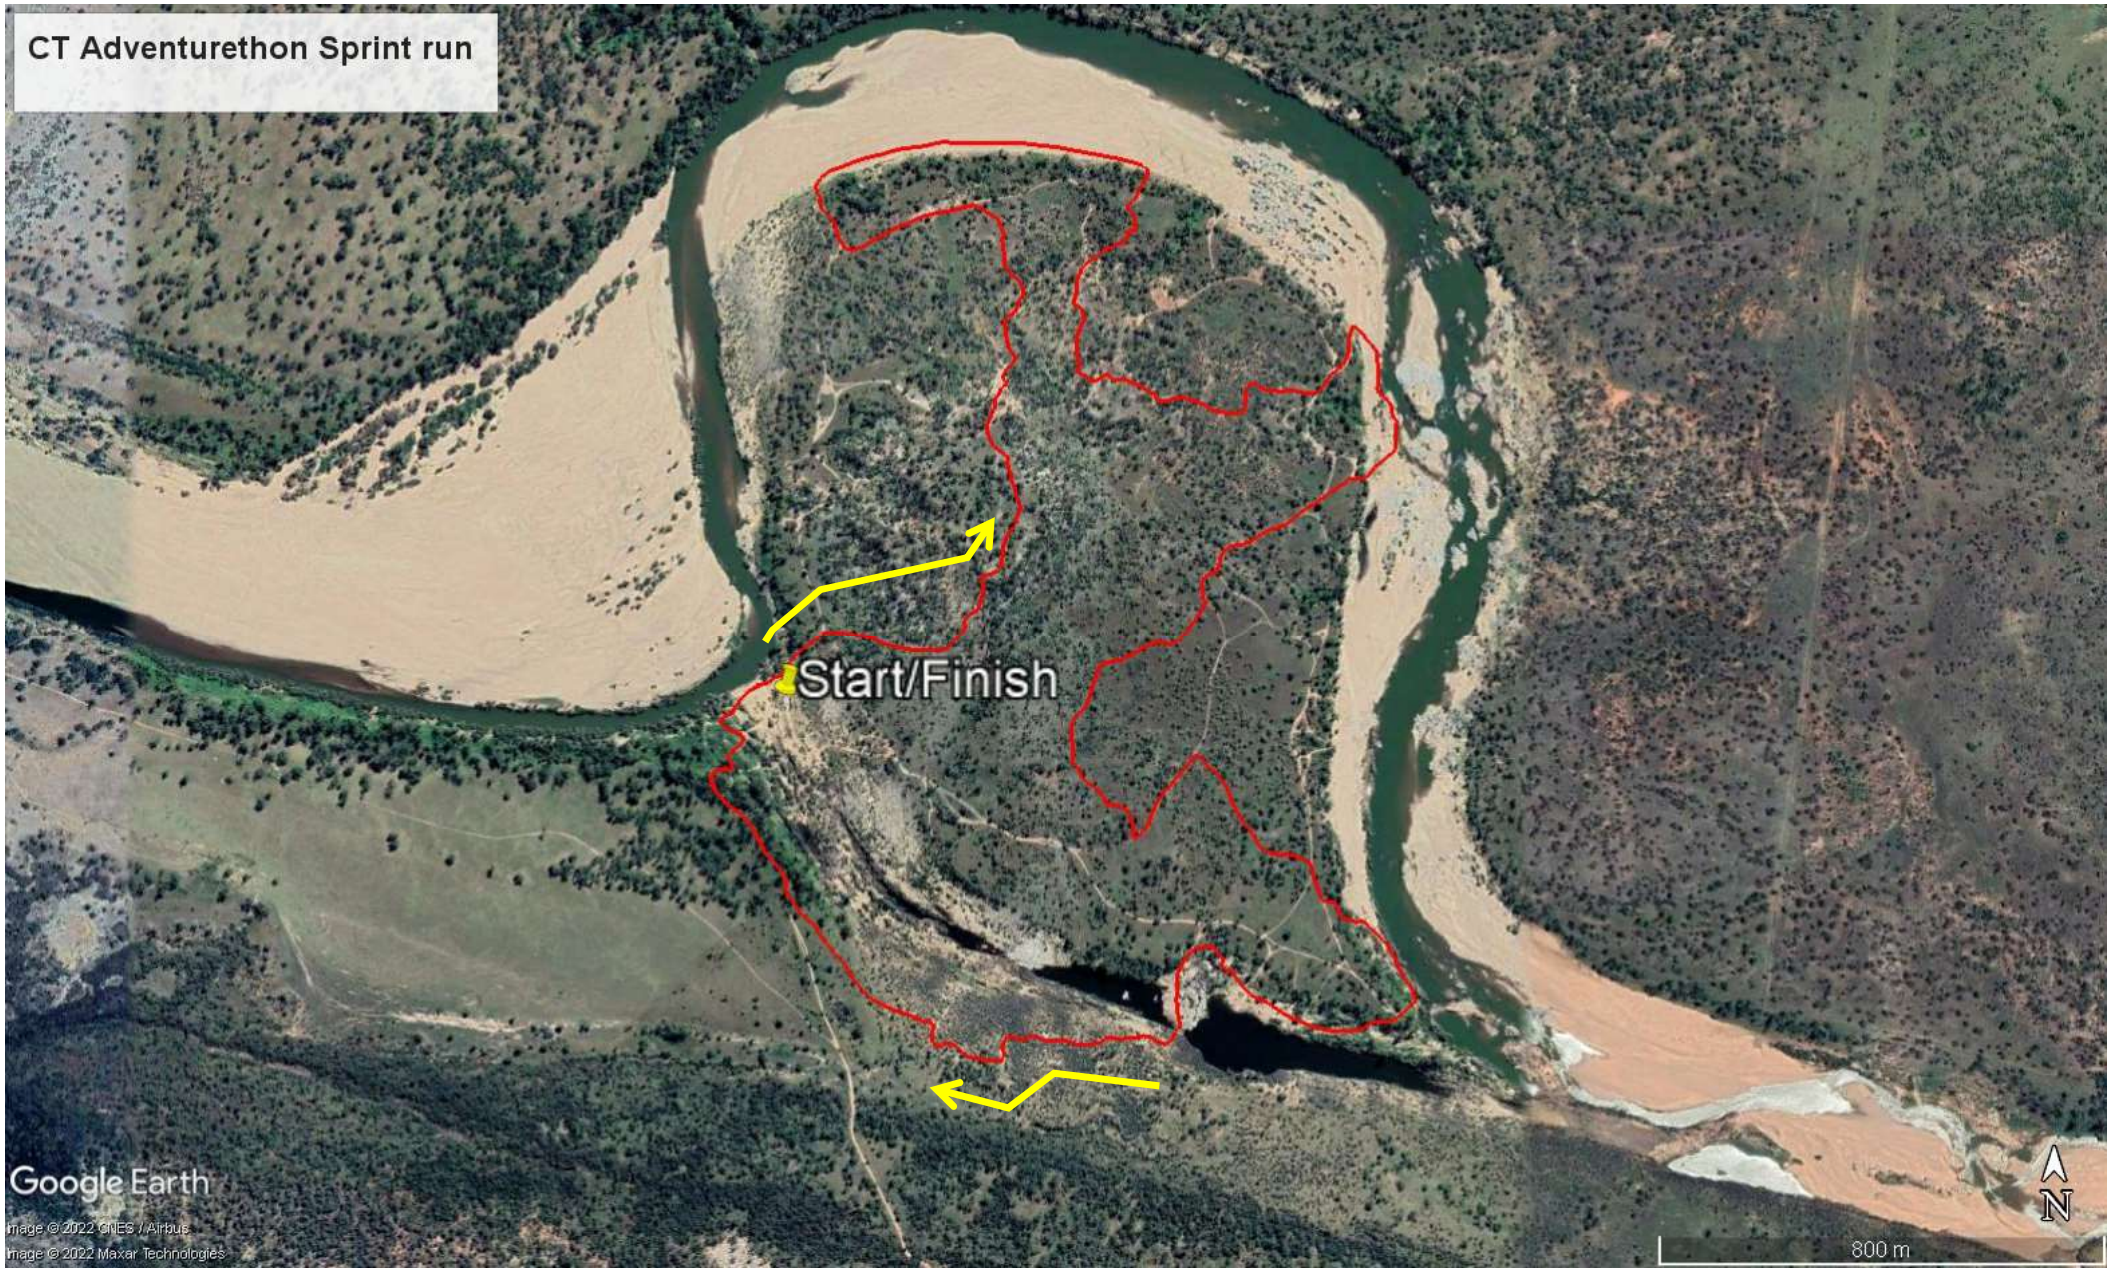

CT Adventurethon Enticer run

Start/Finish

Google Earth

Image © 2022 CNES / Airbus
Image © 2022 Maxar Technologies

500 m

CT Adventurethon Sprint run

Start/Finish

Google Earth

Image © 2022 CNES / Airbus
Image © 2022 Maxar Technologies

800 m

Adventurethon Sprint/Taste - Ride

Taste does 1 lap
Sprint does 3 laps

Start/Finish

Google Earth

Image © 2022 CNES / Airbus
Image © 2022 Maxar Technologies