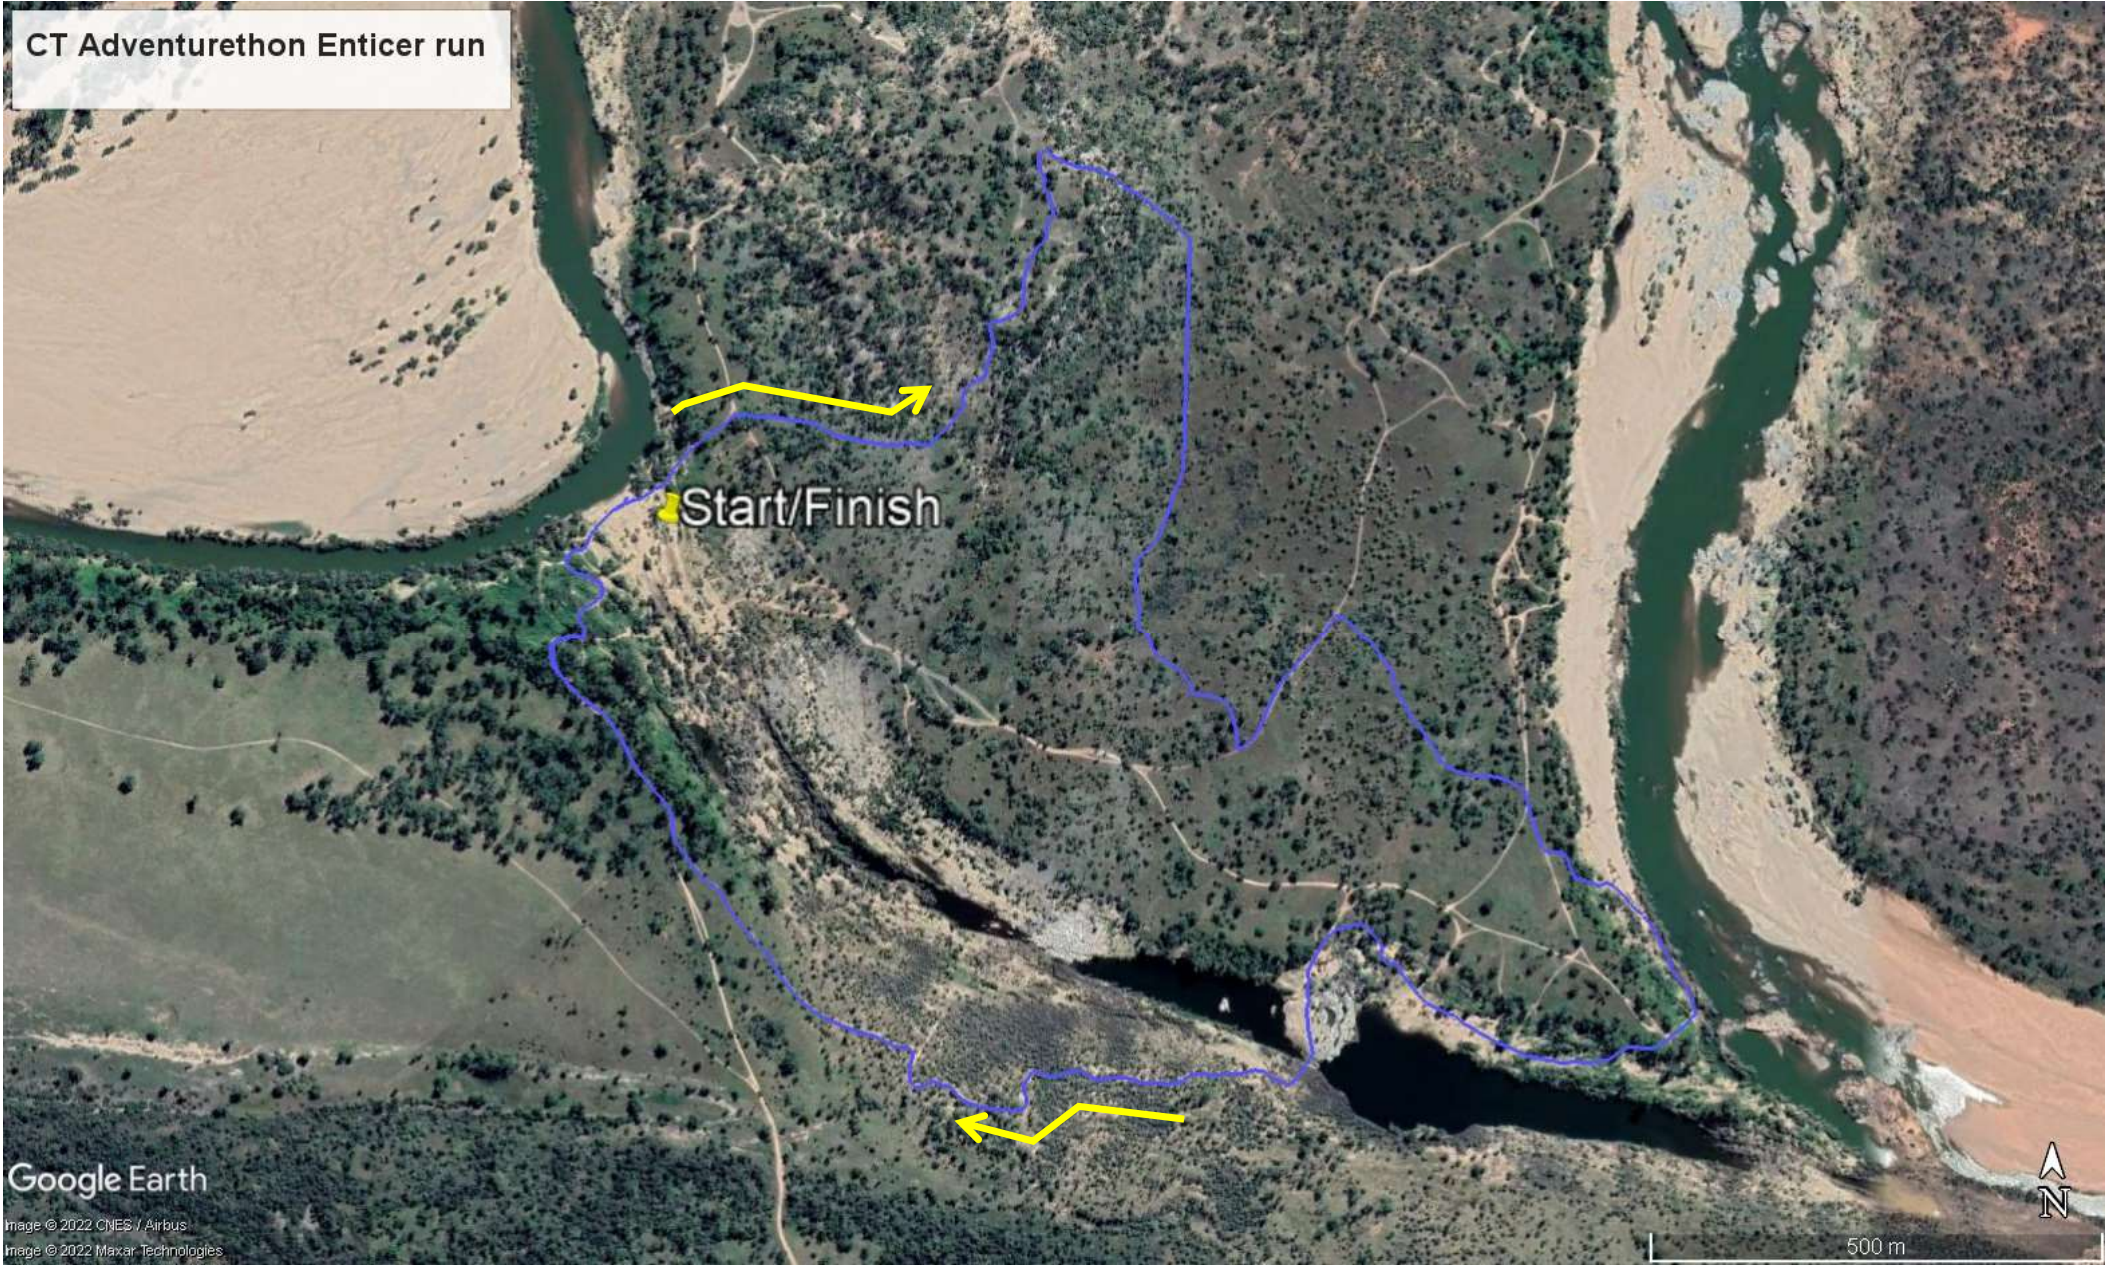

Adventurethon Taste - Paddle

Google Earth

Image © 2022 Maxar Technologies

300 m

Adventurethon Sprint - Paddle

Google Earth

Image © 2022 CNES / Airbus
Image © 2022 Maxar Technologies

600 m

CT Adventurethon Enticer run

Start/Finish

Google Earth

Image © 2022 CNES / Airbus
Image © 2022 Maxar Technologies

500 m

CT Adventurethon Sprint run

Start/Finish

Google Earth

Image © 2022 CNES / Airbus
Image © 2022 Maxar Technologies

800 m

Adventurethon Sprint/Taste - Ride

Taste does 1 lap
Sprint does 3 laps

Start/Finish

Google Earth

Image © 2022 CNES / Airbus
Image © 2022 Maxar Technologies

600 m