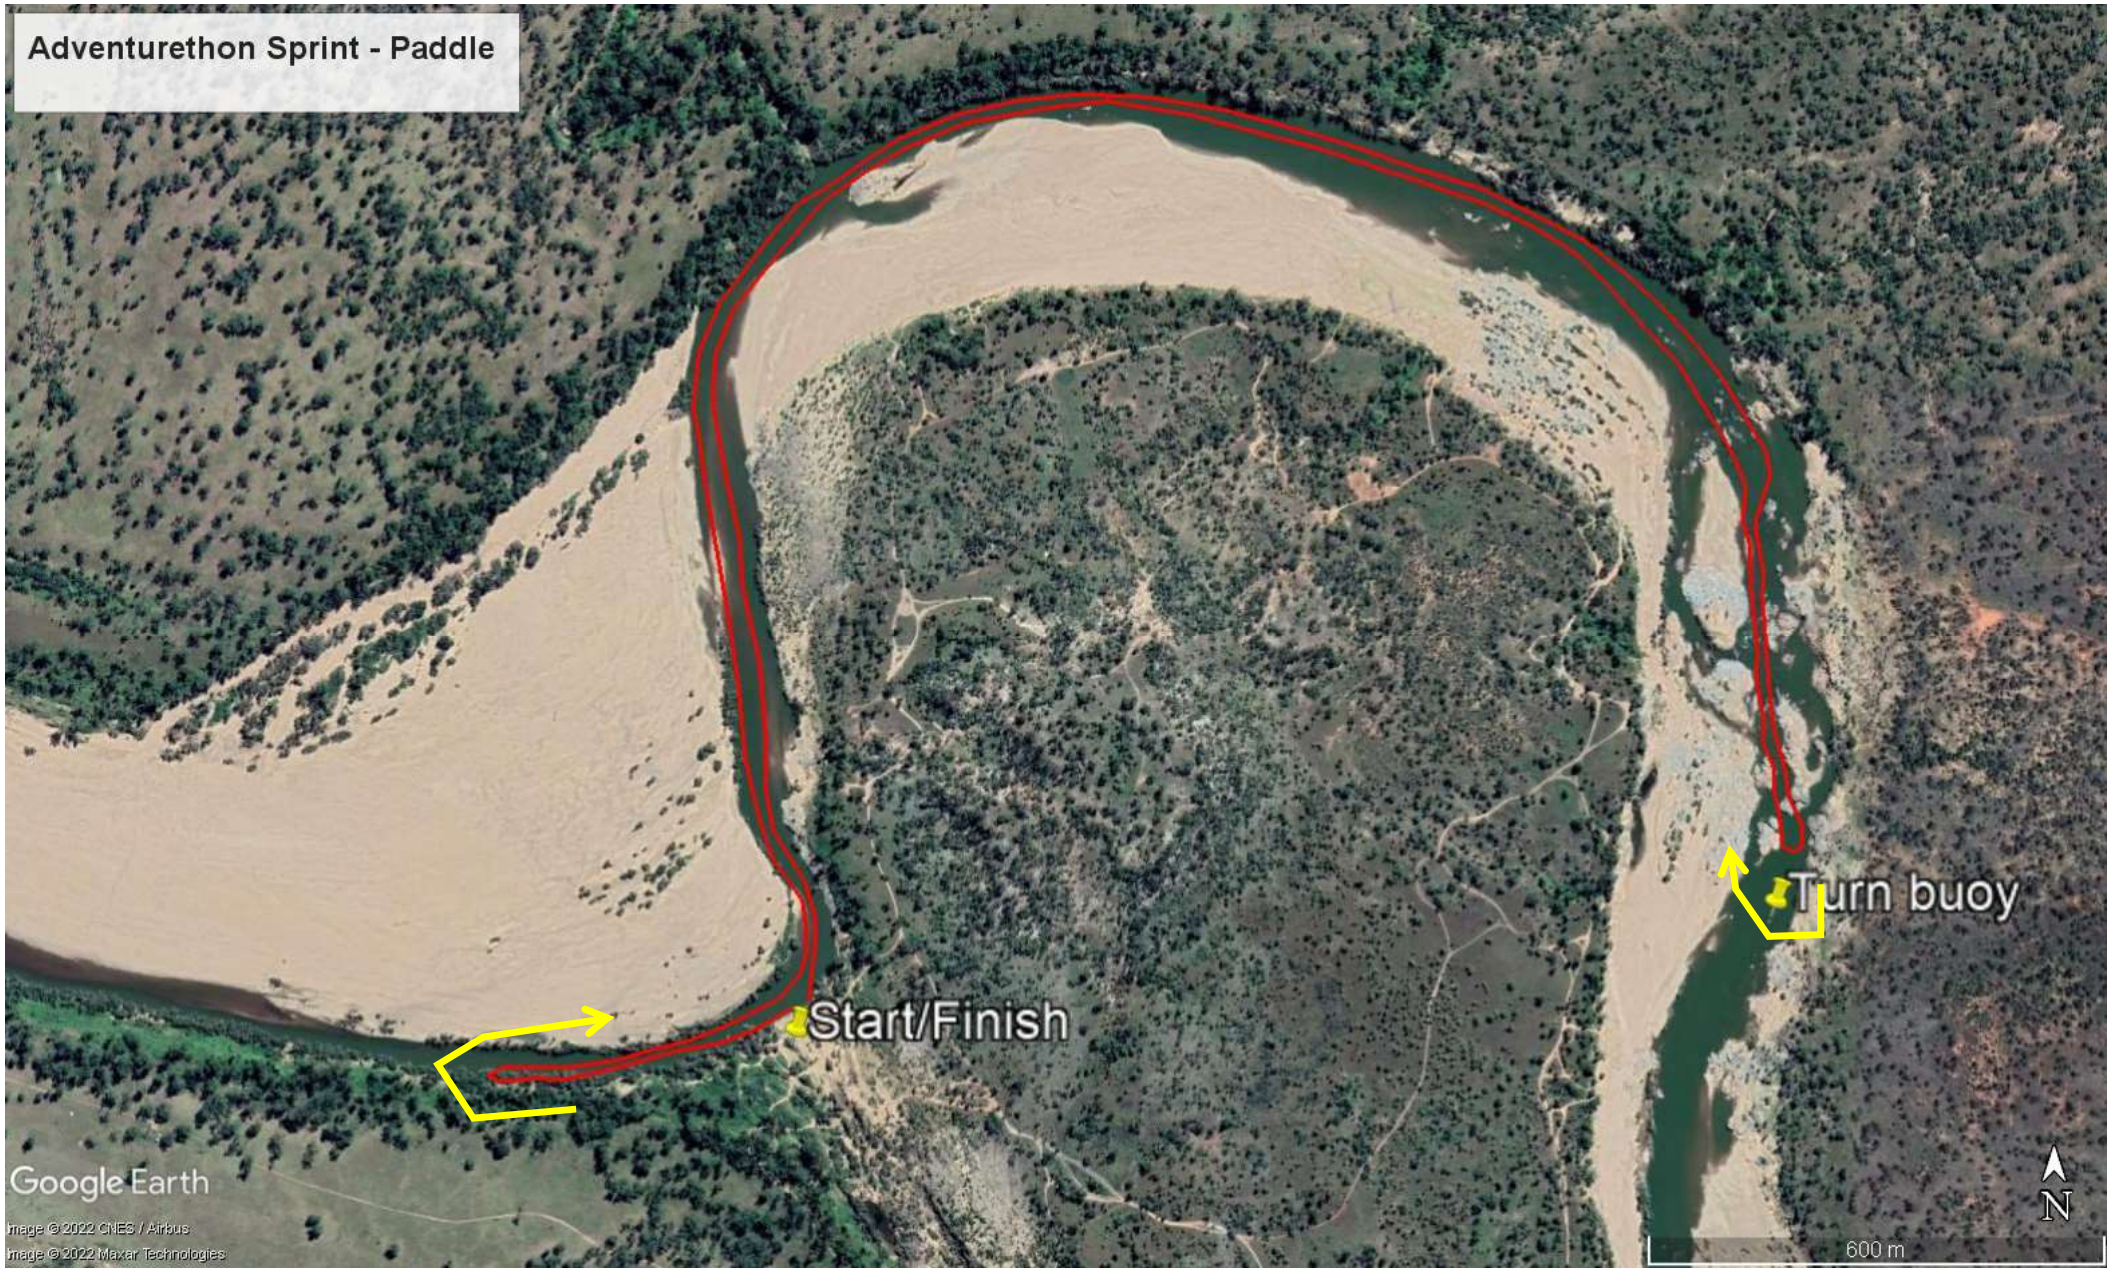

Adventurethon Taste - Paddle

Google Earth

Image © 2022 Maxar Technologies

300 m

Adventurethon Sprint - Paddle

Google Earth

Image © 2022 CNES / Airbus
Image © 2022 Maxar Technologies

600 m

CT Adventurethon Enticer run

Start/Finish

Google Earth

Image © 2022 CNES / Airbus
Image © 2022 Maxar Technologies

500 m

CT Adventurethon Sprint run

Start/Finish

Google Earth

Image © 2022 CNES / Airbus
Image © 2022 Maxar Technologies

800 m

Adventurethon Sprint/Taste - Ride

Taste does 1 lap
Sprint does 3 laps

Start/Finish

Google Earth

Image © 2022 CNES / Airbus
Image © 2022 Maxar Technologies

600 m