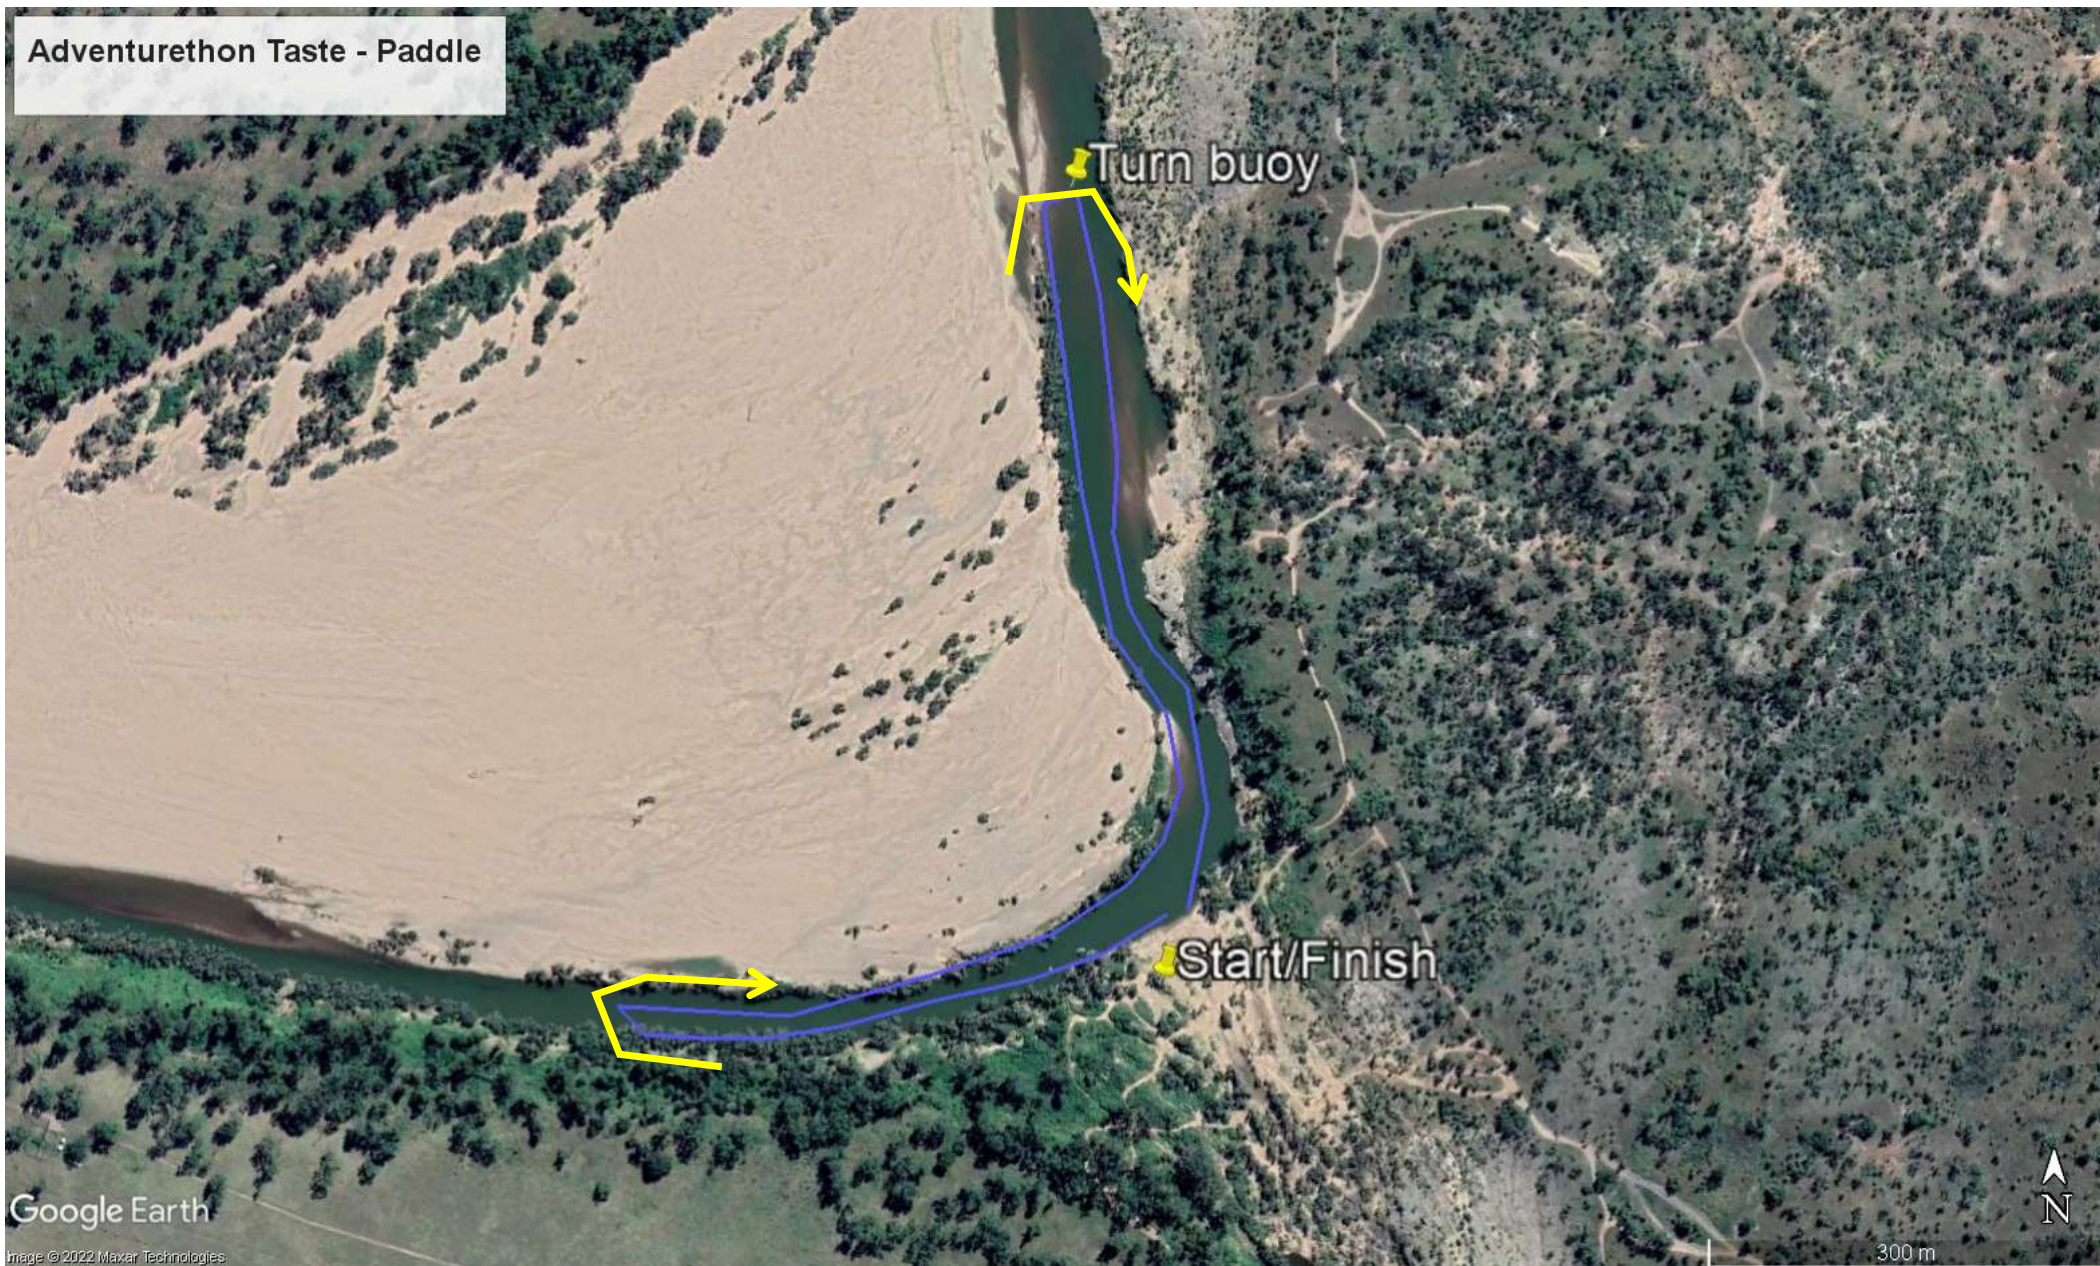

Adventurethon Taste - Paddle

Google Earth

Image © 2022 Maxar Technologies

300 m

Adventurethon Sprint - Paddle

Google Earth

Image © 2022 CNES / Airbus
Image © 2022 Maxar Technologies

600 m

CT Adventurethon Enticer run

Start/Finish

Google Earth

Image © 2022 CNES / Airbus
Image © 2022 Maxar Technologies

500 m

CT Adventurethon Sprint run

Start/Finish

Google Earth

Image © 2022 CNES / Airbus
Image © 2022 Maxar Technologies

800 m

Adventurethon Sprint/Taste - Ride

Taste does 1 lap
Sprint does 3 laps

Start/Finish

Google Earth

Image © 2022 CNES / Airbus
Image © 2022 Maxar Technologies

600 m