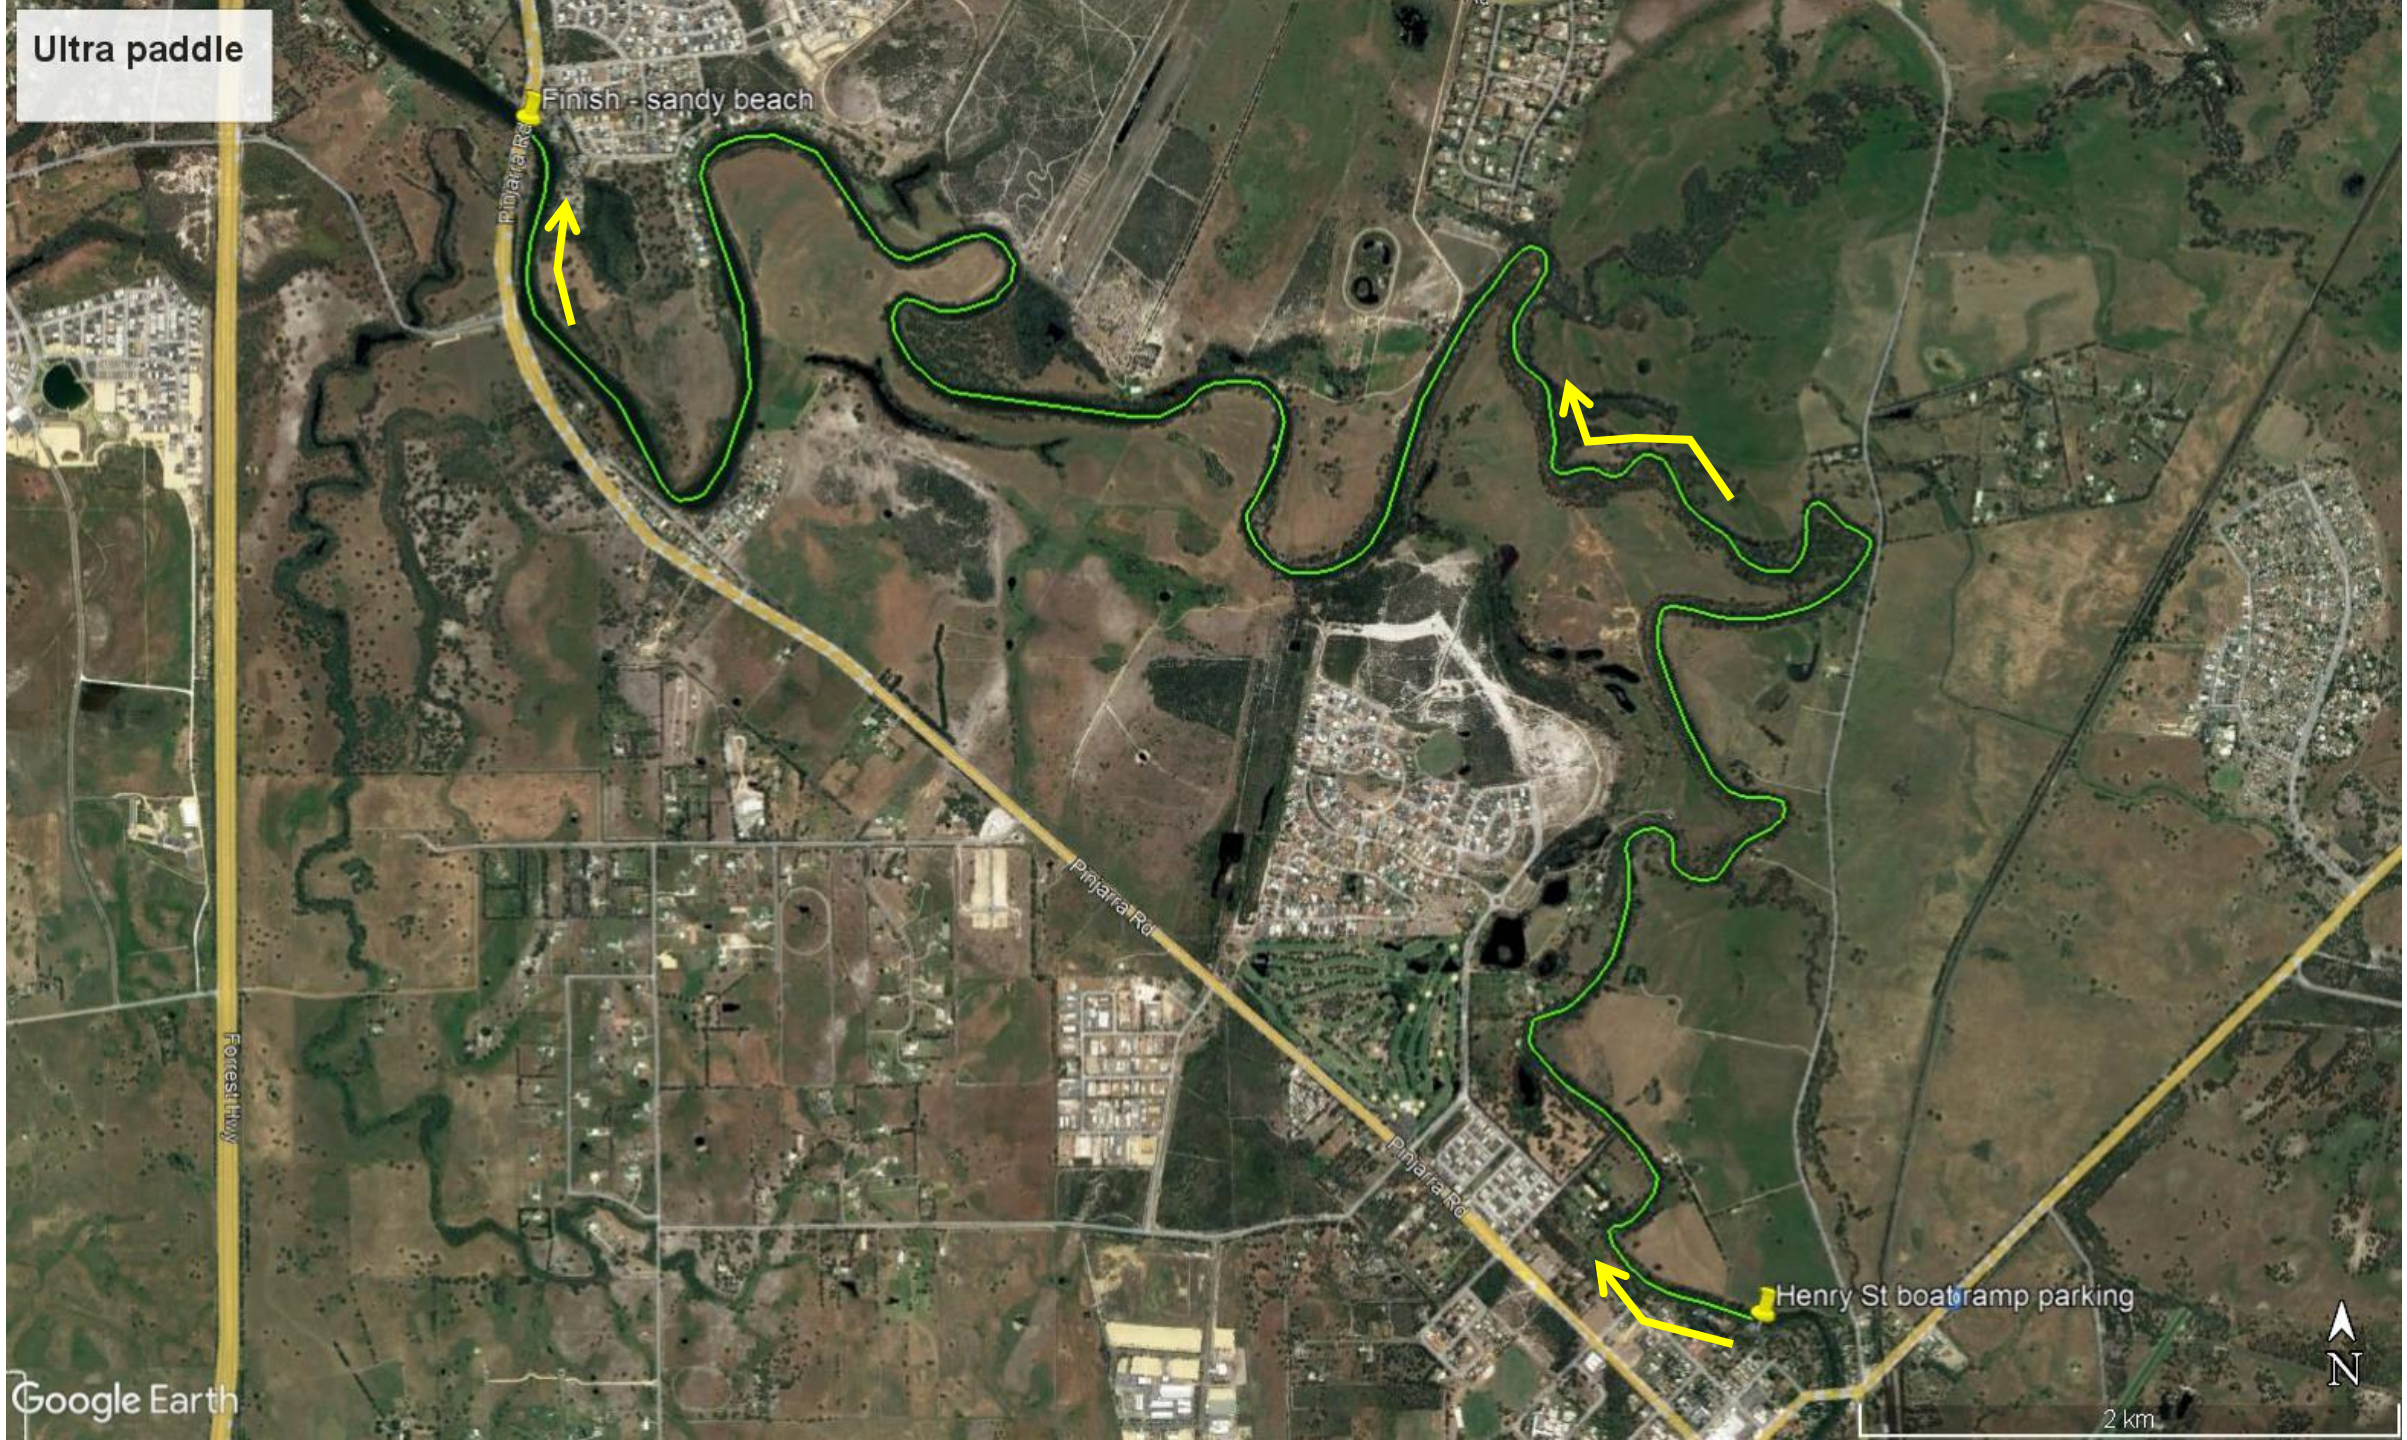

Ultra paddle

Finish - sandy beach

Pinjarra Rd

Pinjarra Rd

Pinjarra Rd

Forrest Hwy

Henry St boat ramp parking

Enduro paddle

Taste/Junior paddle

Taste start & finish

Turn buoy