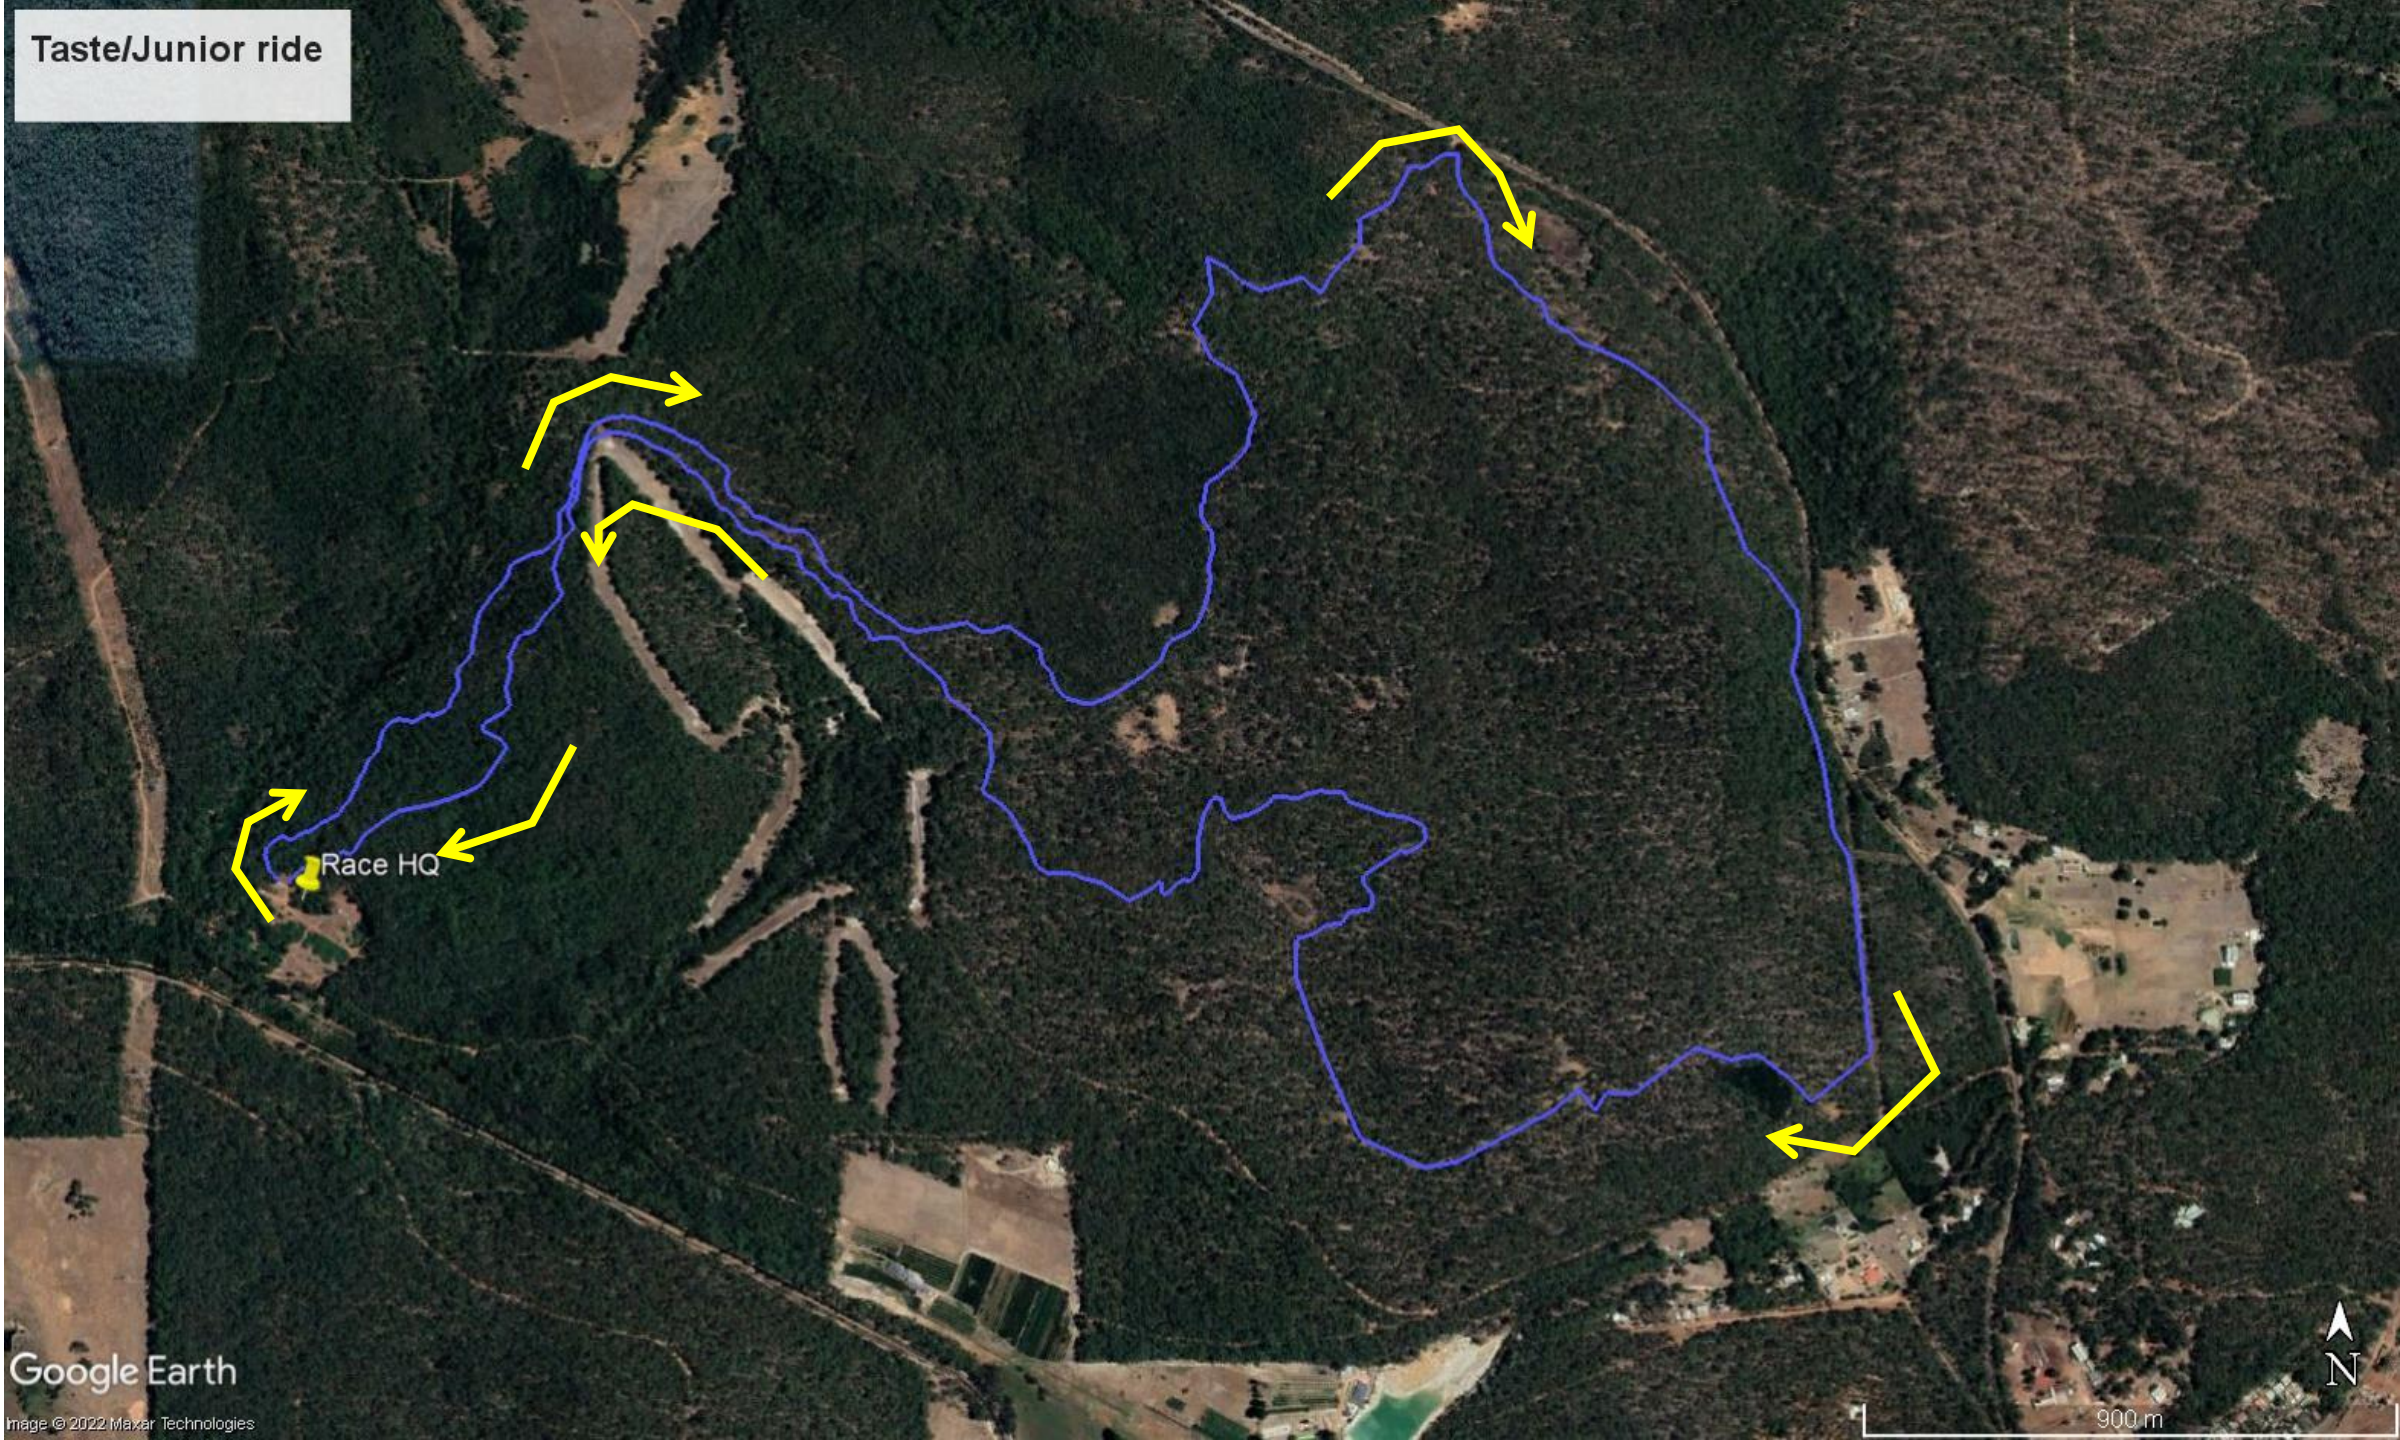

# Ultra/Enduro ride

Ultra completes 2 laps of full course

Taste/Junior ride

Race HQ