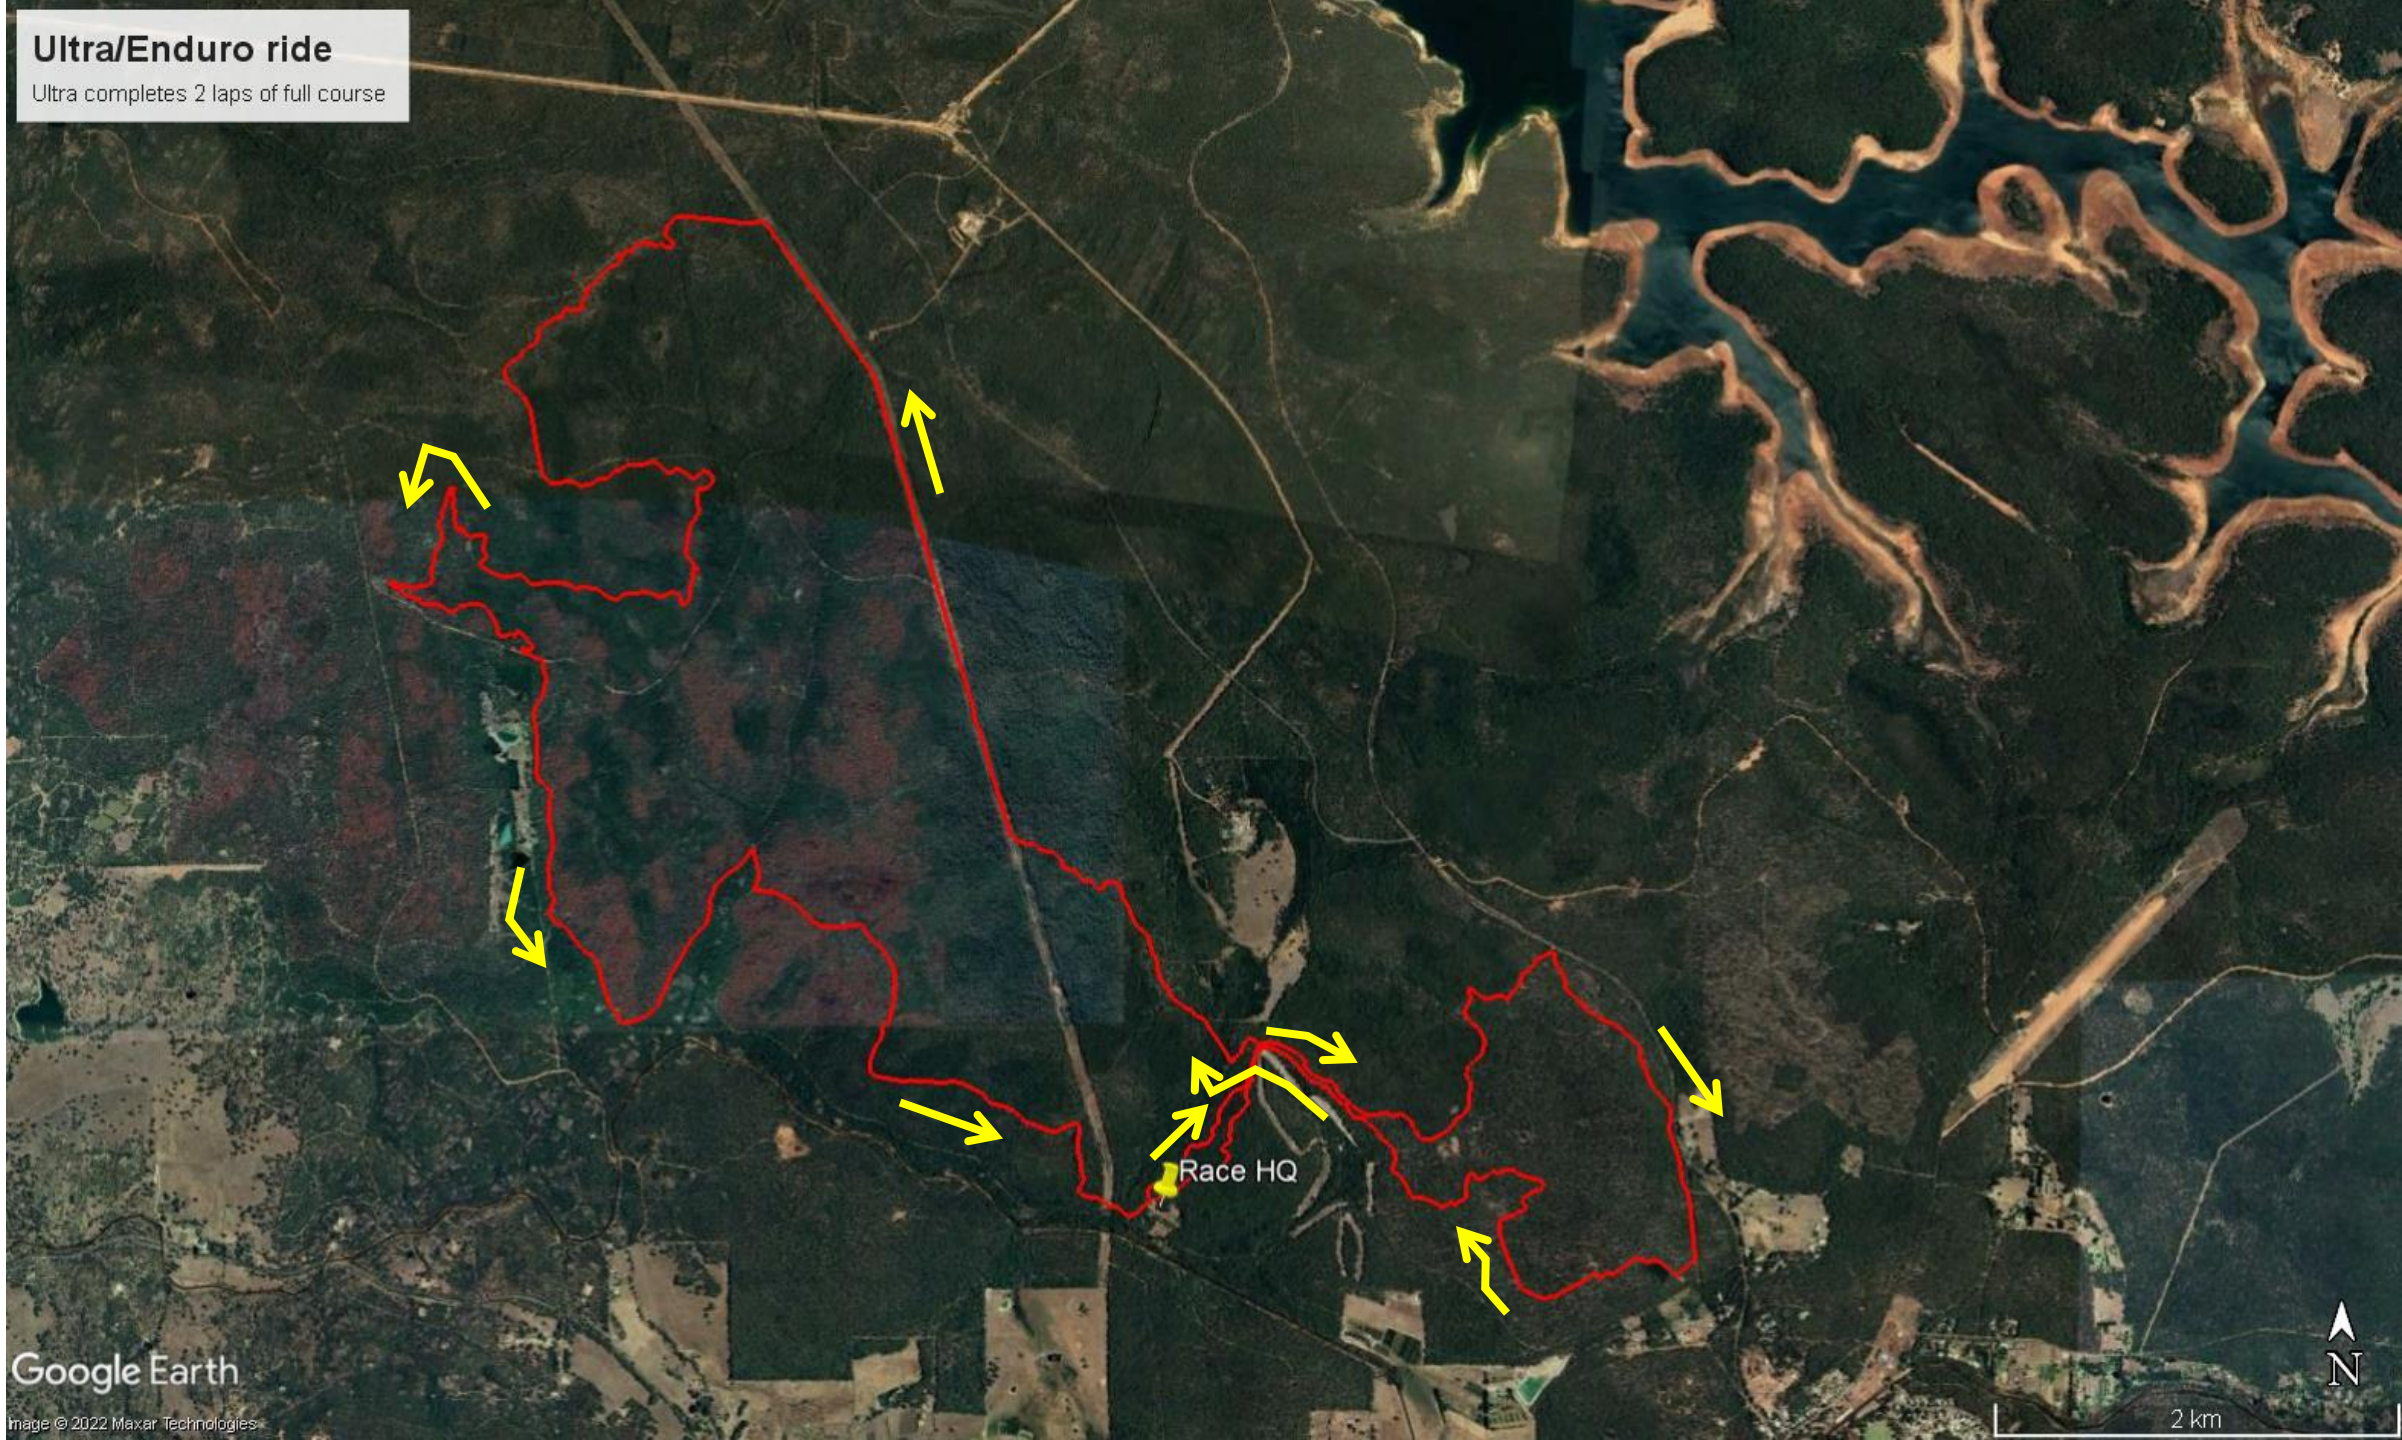

# Ultra/Enduro ride

Ultra completes 2 laps of full course

Taste/Junior ride

Race HQ