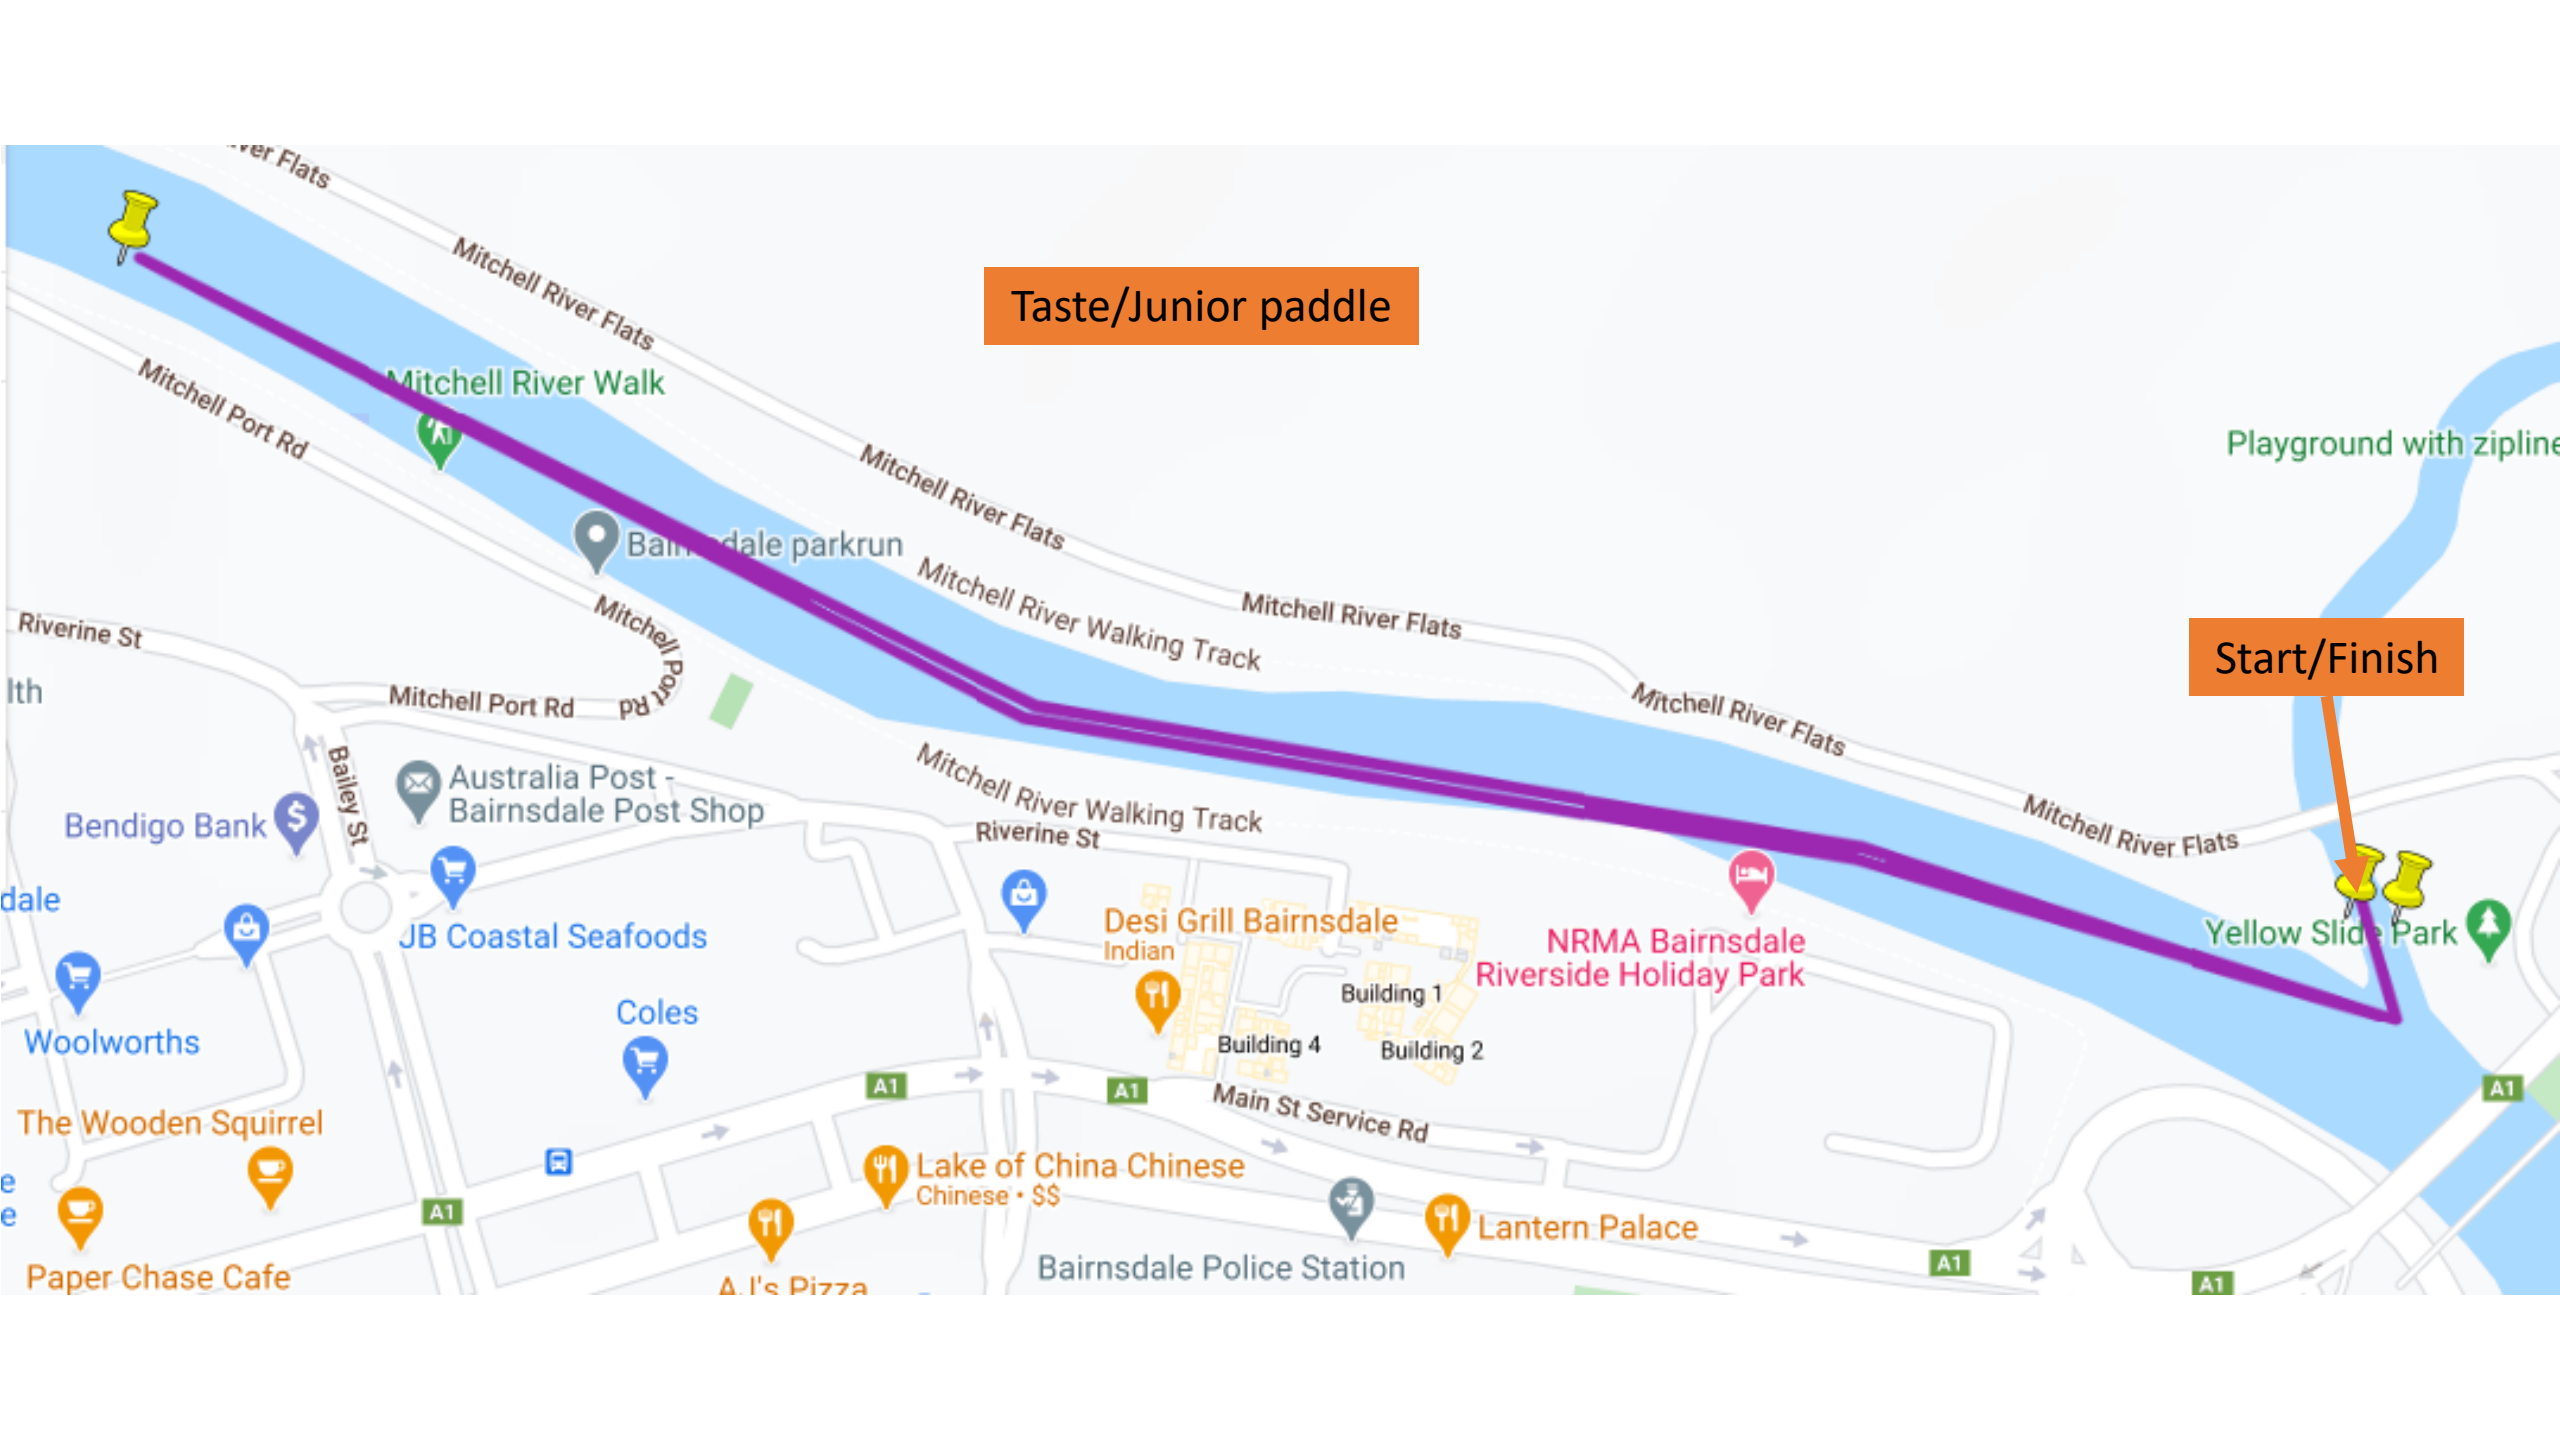

Ultra paddle

Start/Finish

Enduro paddle

Start/Finish

Taste/Junior paddle

Start/Finish

Mitchell River Walk

Bairnsdale parkrun

Australia Post - Bairnsdale Post Shop

JB Coastal Seafoods

Coles

Desi Grill Bairnsdale Indian

NRMA Bairnsdale Riverside Holiday Park

Lake of China Chinese Chinese • \$\$

Lantern Palace

Bairnsdale Police Station

Yellow Slide Park

Playground with zipline

Bendigo Bank

Woolworths

The Wooden Squirrel

Paper Chase Cafe

A.I.'s Pizza

A1