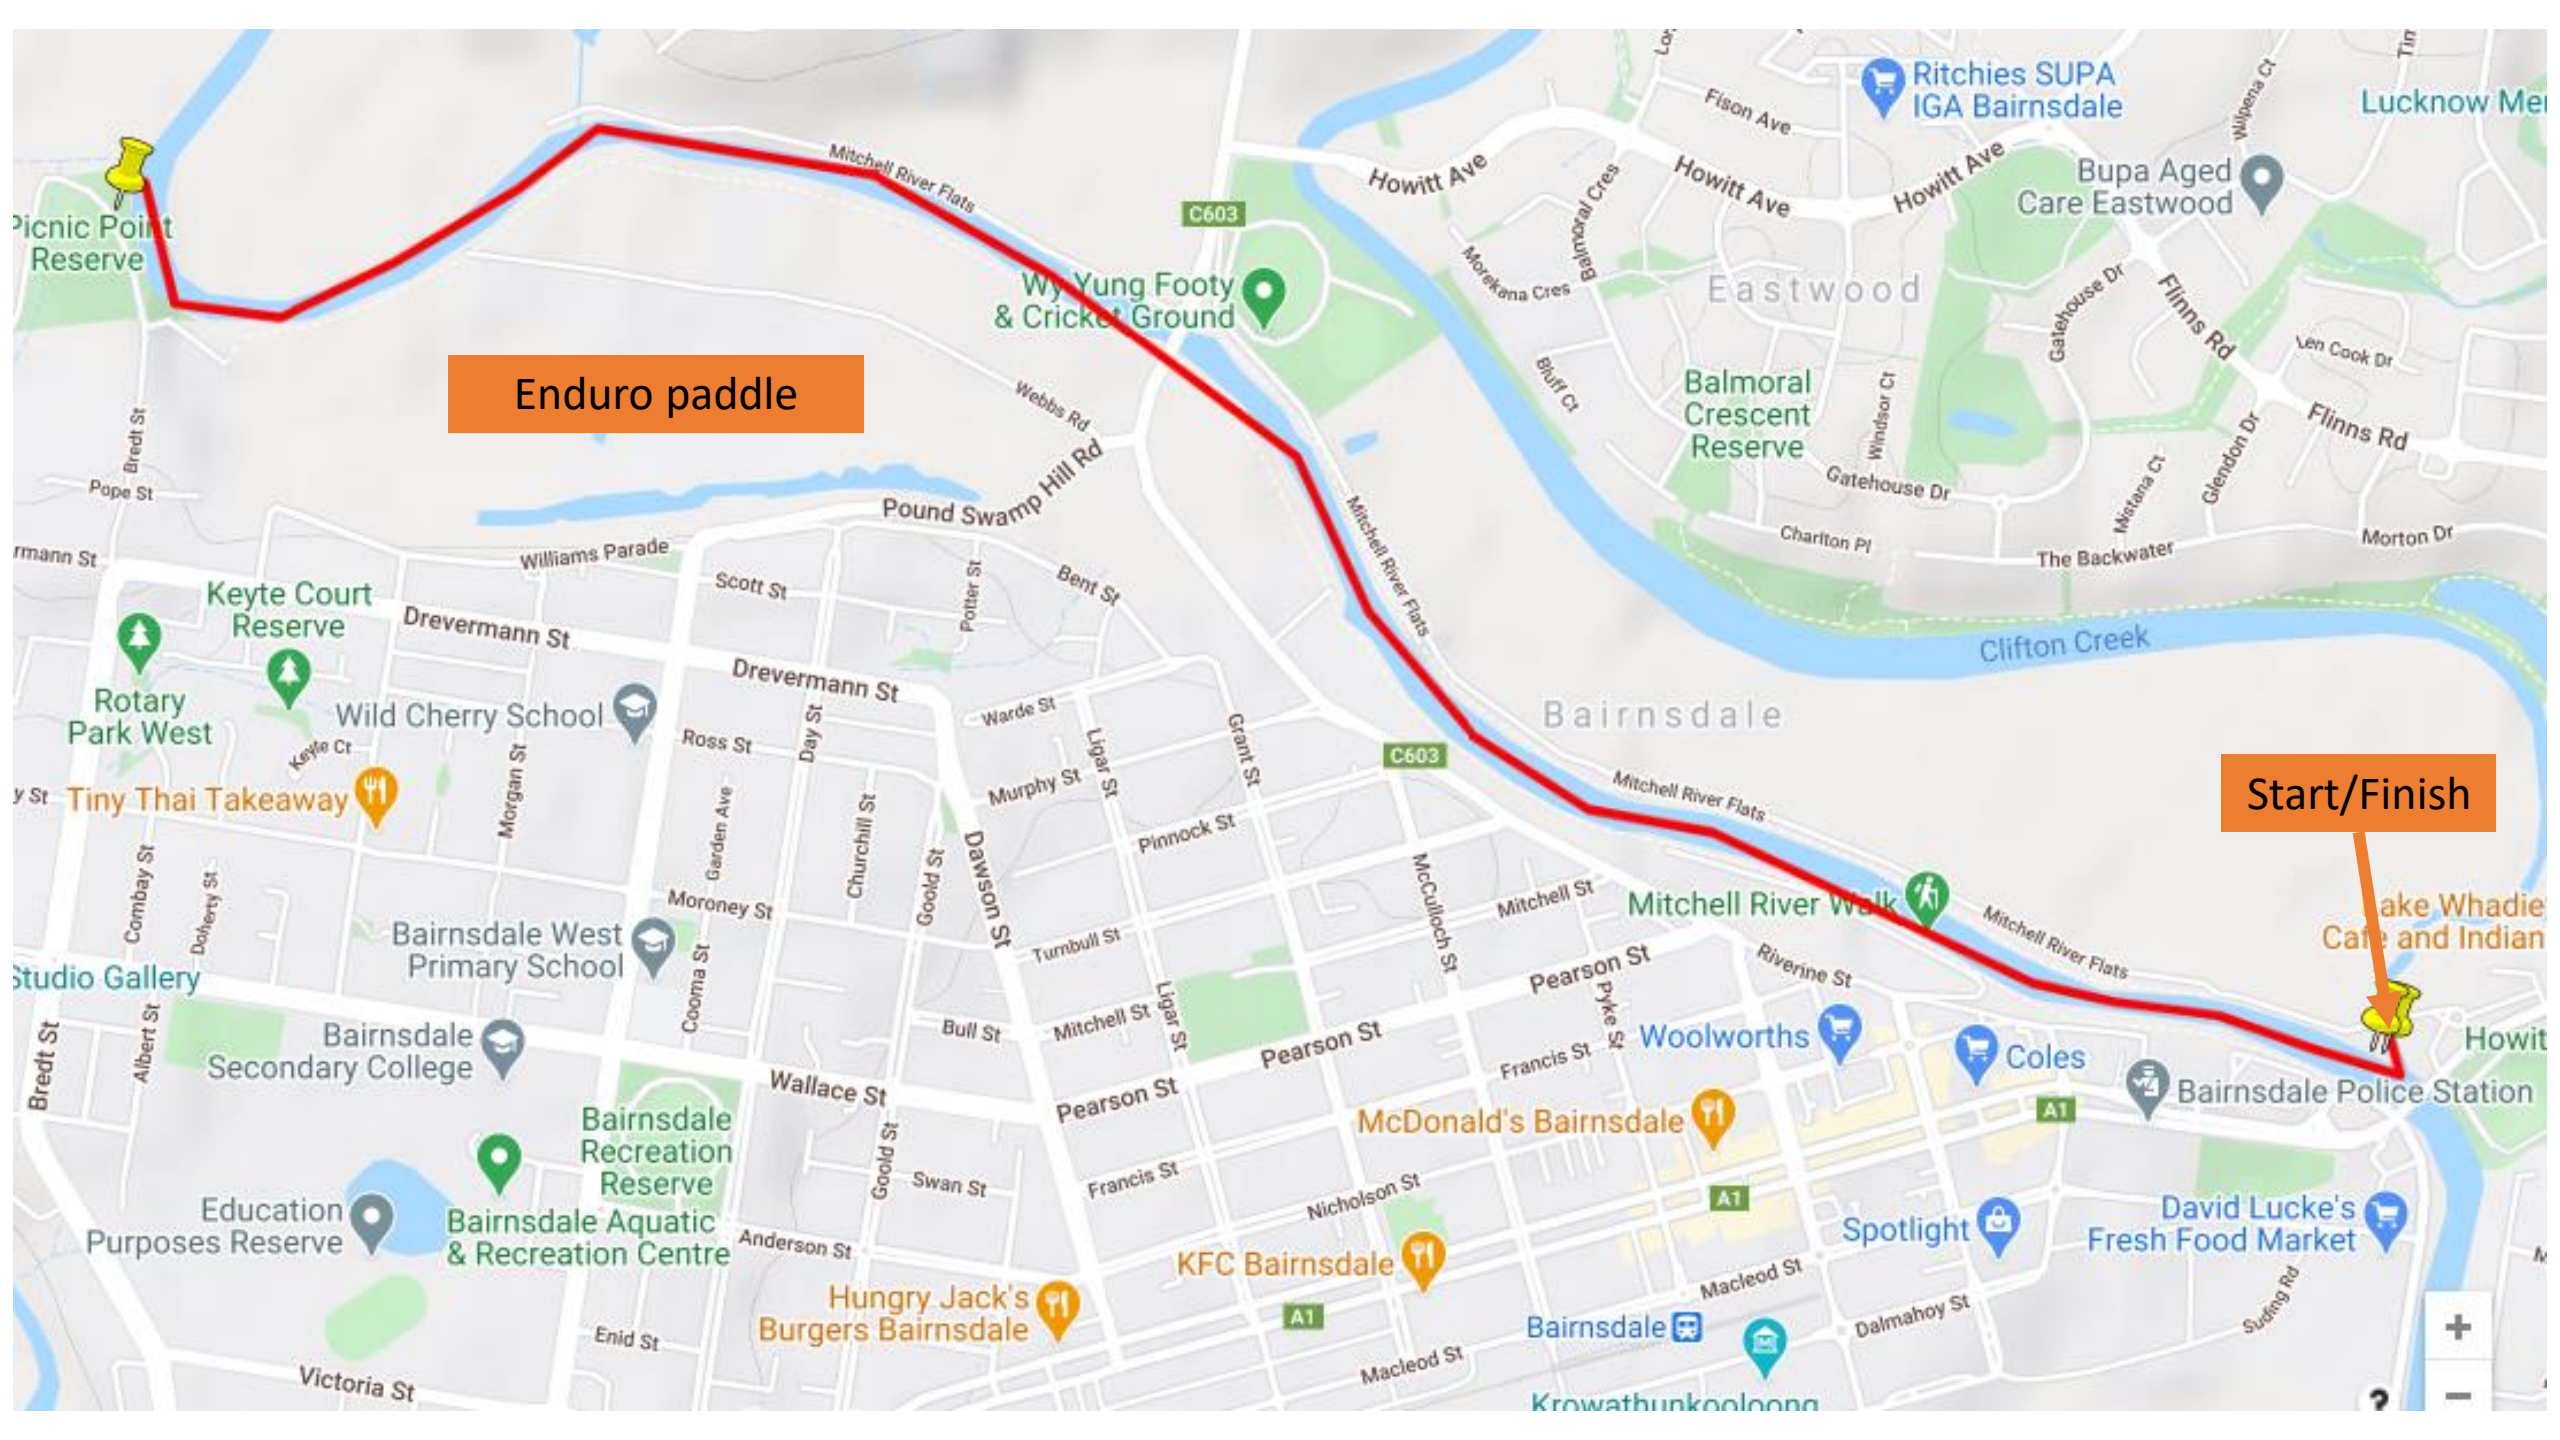

Ultra paddle

Start/Finish

Enduro paddle

Start/Finish

Taste/Junior paddle

Start/Finish

Mitchell River Walk

Bairnsdale parkrun

Australia Post - Bairnsdale Post Shop

JB Coastal Seafoods

Coles

Desi Grill Bairnsdale Indian

NRMA Bairnsdale Riverside Holiday Park

Lake of China Chinese Chinese • \$\$

Lantern Palace

Bairnsdale Police Station