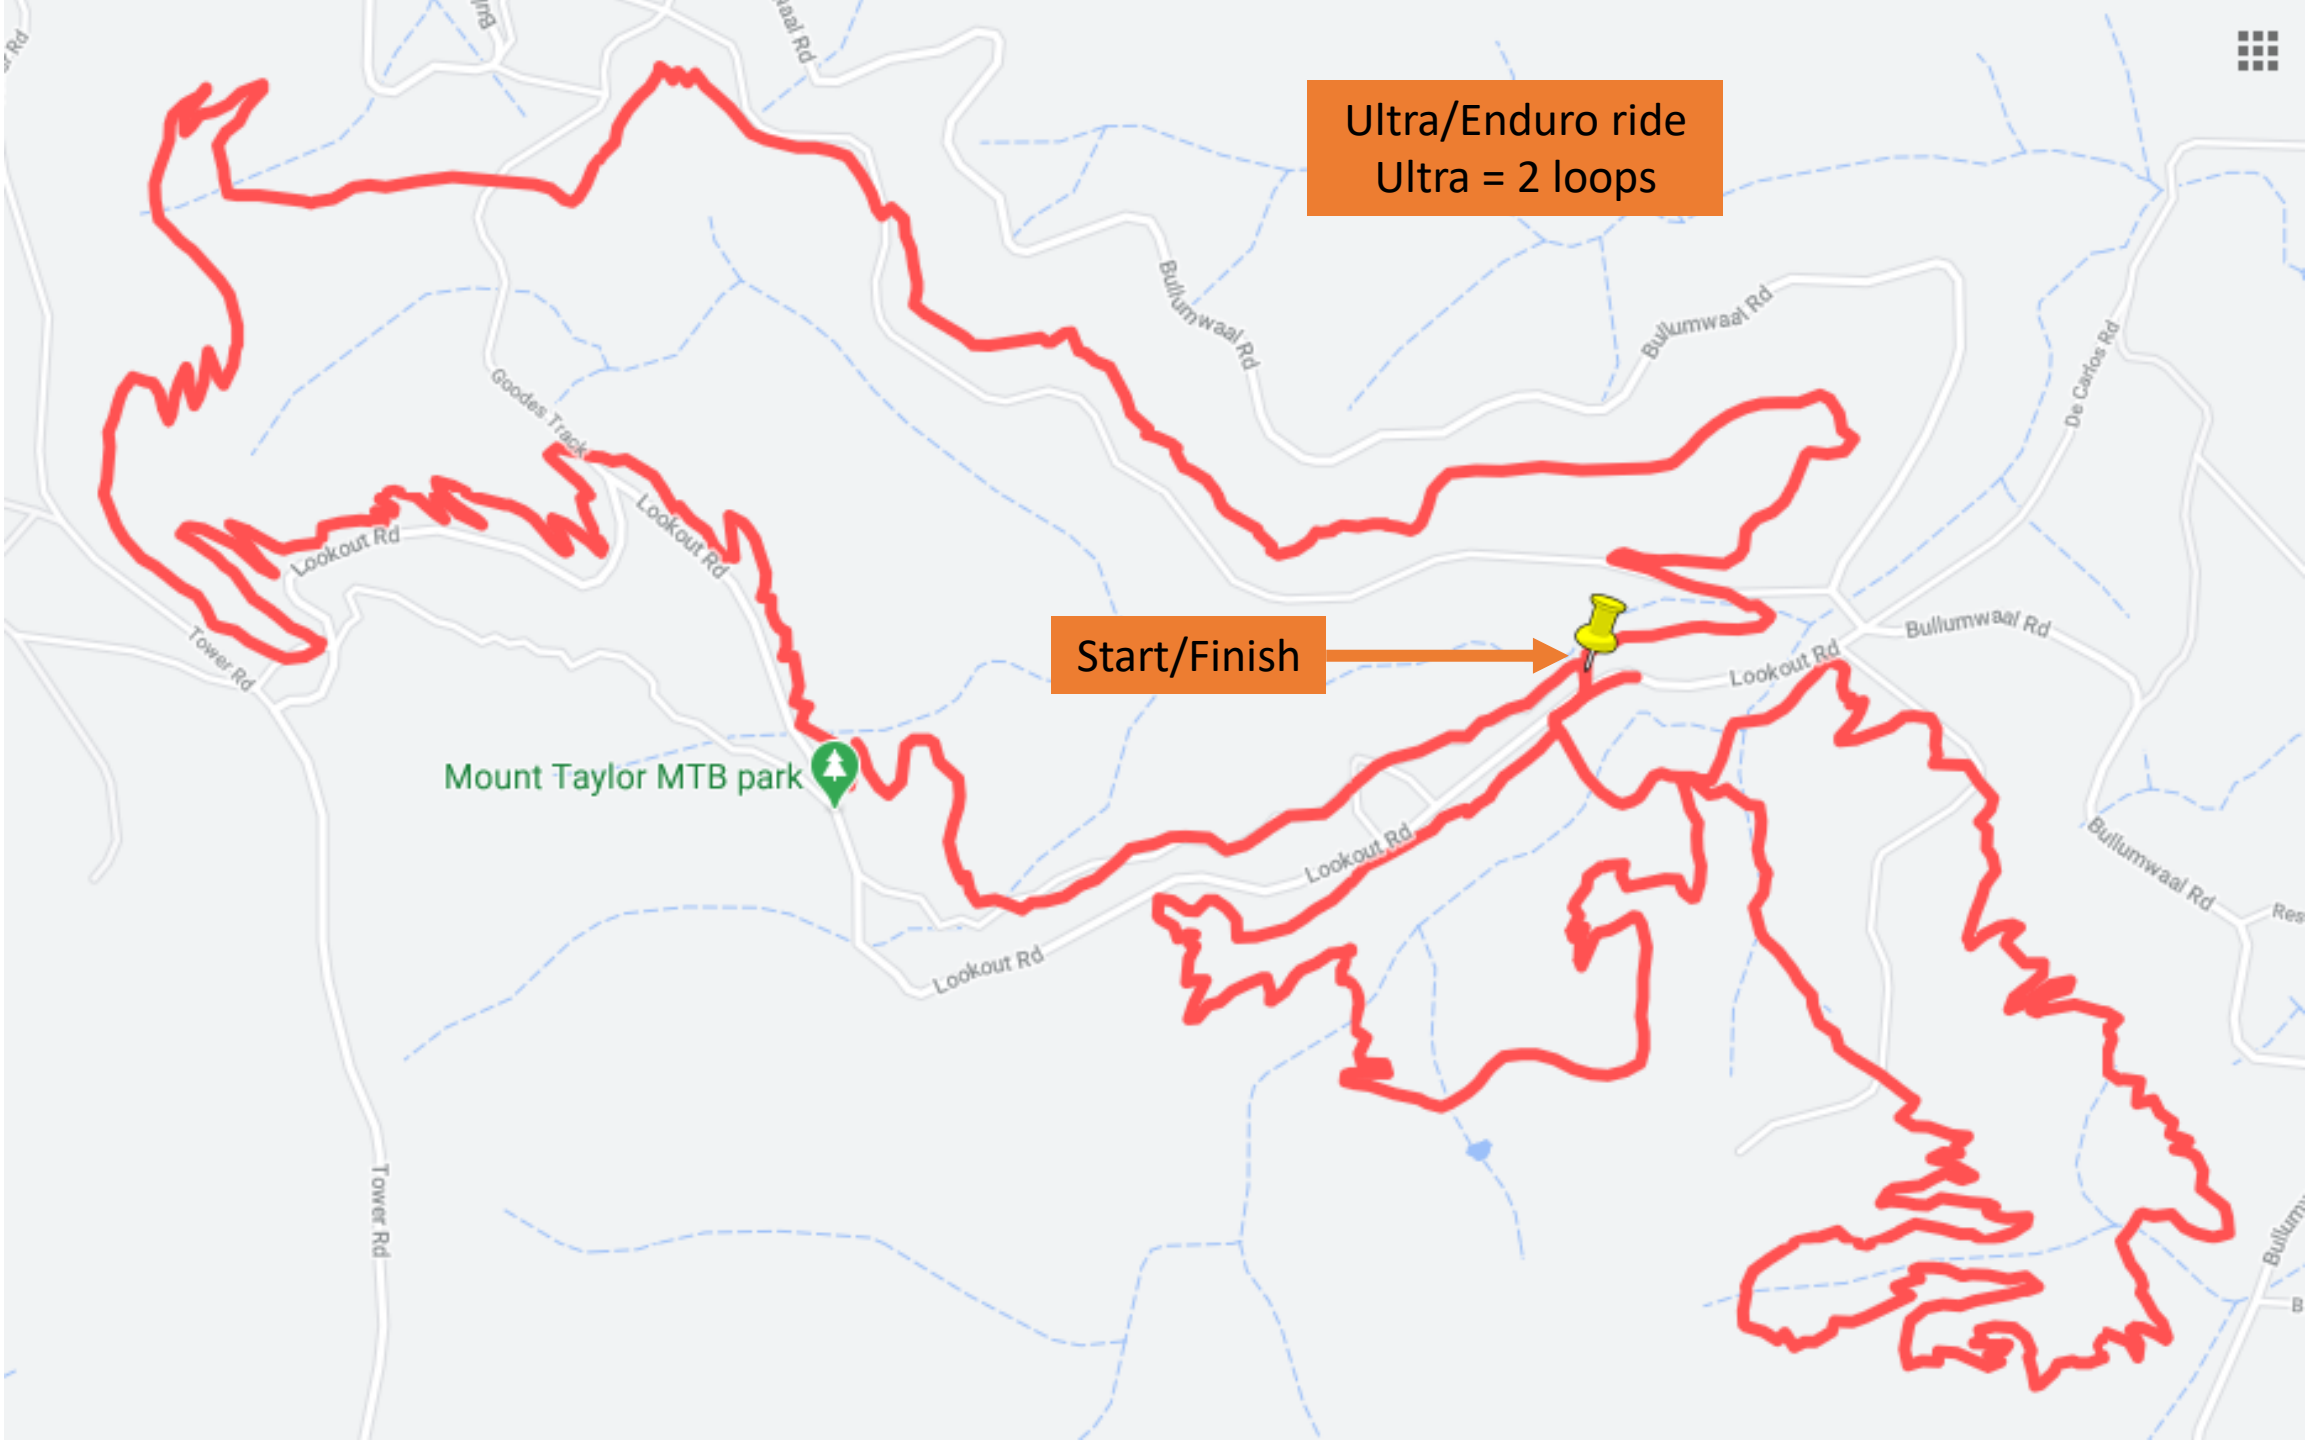

Ultra/Enduro ride
Ultra = 2 loops

Start/Finish

Mount Taylor MTB park

Taste/Junior ride

Start/Finish