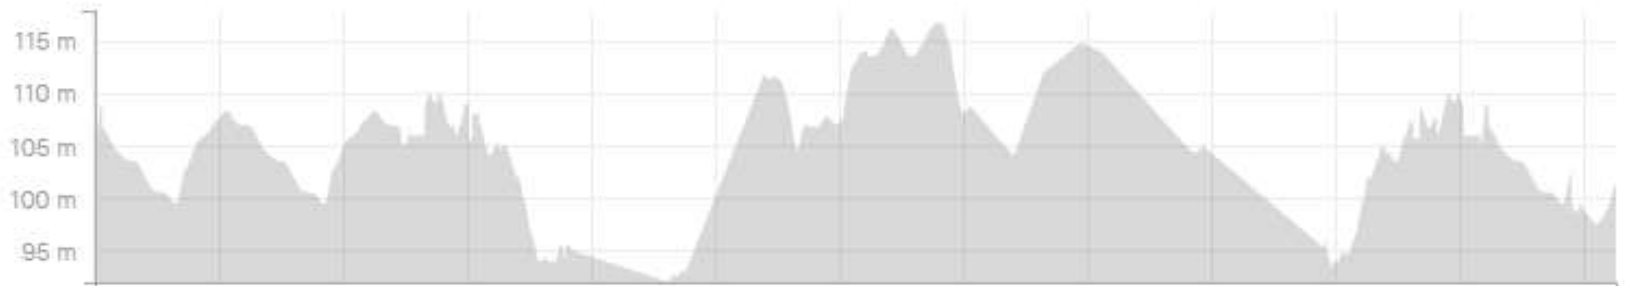

Adventurethon MTB Taste/Jnr

Adventurethon Enduro course

Adventurethon Ultra Course

Distance: 40 km
Elevation gain: 435 m